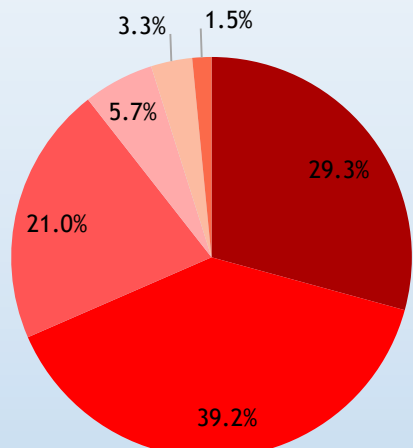

FIREFIGHTING AND RESCUE OPERATIONS IN 2016

Number of incidents

■ fires ■ local threats ■ false alarms

Travel time to the scene of the incident¹

■ up to 5 min ■ 6-10 ■ 11-15
■ 16-20 ■ 21-30 ■ over 30 min

Number of incidents¹ per 1 thous. population

Incidents¹ by time of day

■ 0:01 - 6:00 ■ 6:01 - 9:00 ■ 9:01 - 15:00 ■ 15:01 - 20:00 ■ 20:01 - 0:00

¹ Incidents = fires + local threats

Number of fires and local threats by voivodships

■ fires ■ local threats