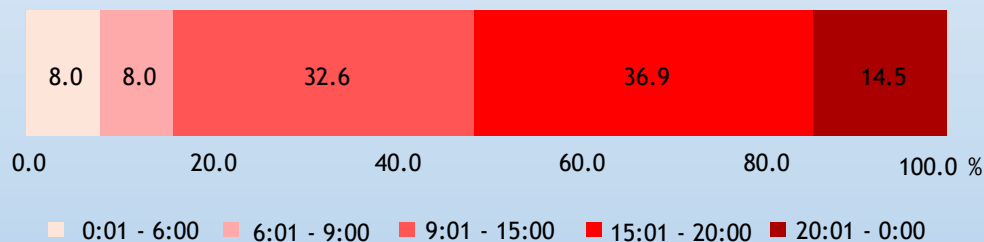

FIREFIGHTING AND RESCUE OPERATIONS IN 2016

Number of incidents

■ fires ■ local threats ■ false alarms

Travel time to the scene of the incident¹

■ up to 5 min ■ 6-10 ■ 11-15
■ 16-20 ■ 21-30 ■ over 30 min

Number of incidents¹ per 1 thous. population

Incidents¹ by time of day

■ 0:01 - 6:00 ■ 6:01 - 9:00 ■ 9:01 - 15:00 ■ 15:01 - 20:00 ■ 20:01 - 0:00

¹ Incidents = fires + local threats

Number of fires and local threats by voivodships

■ fires ■ local threats