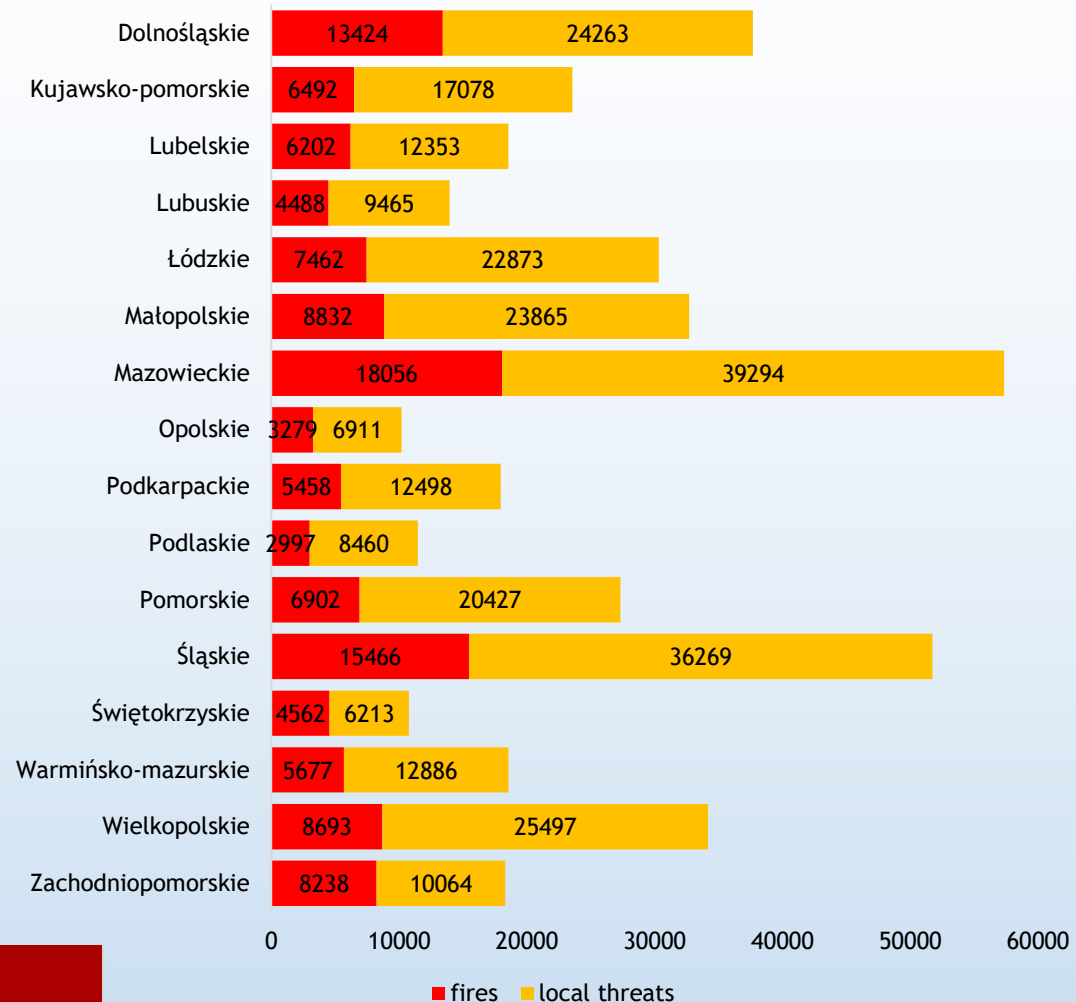

FIREFIGHTING AND RESCUE OPERATIONS IN 2016

Number of incidents

■ fires ■ local threats ■ false alarms

Travel time to the scene of the incident¹

■ up to 5 min ■ 6-10 ■ 11-15
■ 16-20 ■ 21-30 ■ over 30 min

Number of incidents¹ per 1 thous. population

Incidents¹ by time of day

■ 0:01 - 6:00 ■ 6:01 - 9:00 ■ 9:01 - 15:00 ■ 15:01 - 20:00 ■ 20:01 - 0:00

¹ Incidents = fires + local threats

Number of fires and local threats by voivodships

■ fires ■ local threats