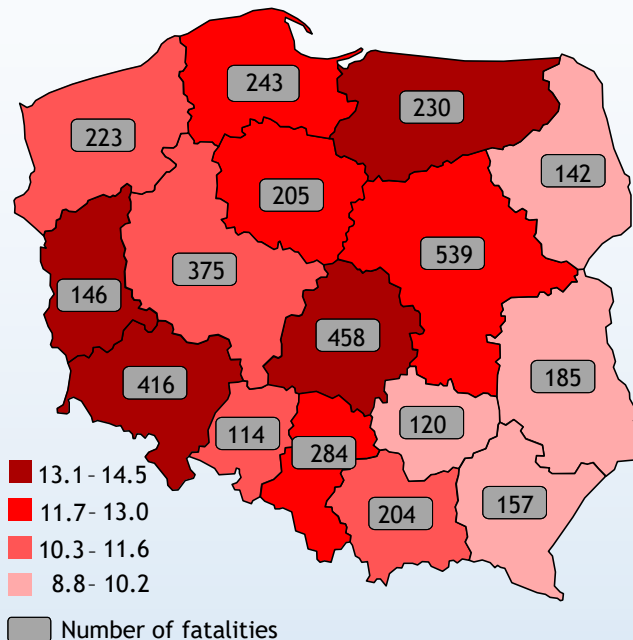

FIREFIGHTING AND RESCUE OPERATIONS IN 2016

Number of incidents

■ fires ■ local threats ■ false alarms

Travel time to the scene of the incident¹

■ up to 5 min ■ 6-10 ■ 11-15
■ 16-20 ■ 21-30 ■ over 30 min

Number of incidents¹ per 1 thous. population

Incidents¹ by time of day

■ 0:01 - 6:00 ■ 6:01 - 9:00 ■ 9:01 - 15:00 ■ 15:01 - 20:00 ■ 20:01 - 0:00

¹ Incidents = fires + local threats

Number of fires and local threats by voivodships

■ fires ■ local threats