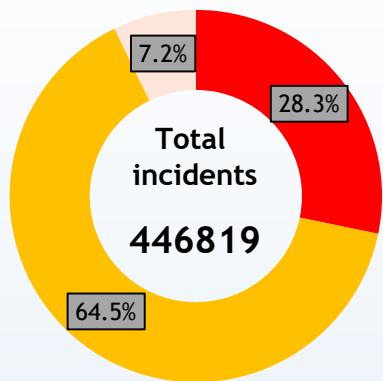

FIREFIGHTING AND RESCUE OPERATIONS IN 2016

Number of incidents

■ fires ■ local threats ■ false alarms

Travel time to the scene of the incident¹

■ up to 5 min ■ 6-10 ■ 11-15
■ 16-20 ■ 21-30 ■ over 30 min

Number of incidents¹ per 1 thous. population

Incidents¹ by time of day

■ 0:01 - 6:00 ■ 6:01 - 9:00 ■ 9:01 - 15:00 ■ 15:01 - 20:00 ■ 20:01 - 0:00

¹ Incidents = fires + local threats

Number of fires and local threats by voivodships

■ fires ■ local threats