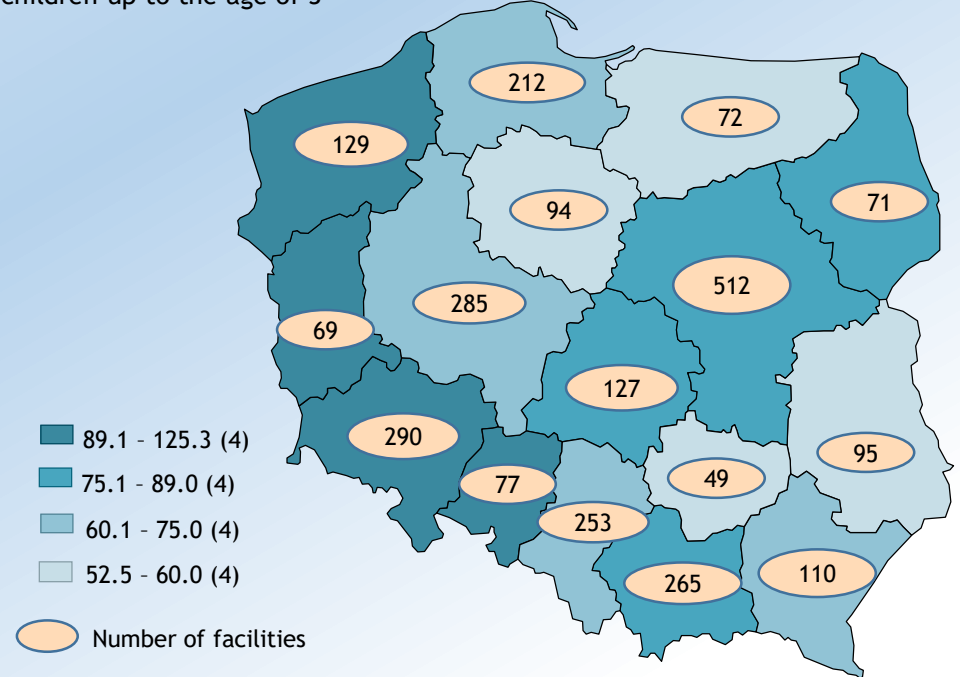

CHILDCARE FOR CHILDREN UP TO THE AGE OF 3

as of 31 XII 2016

Nurseries
2172

Children's clubs
462

Nursery wards
76

Children staying in nurseries and children's clubs per 1000 children up to the age of 3

Places

Children by age