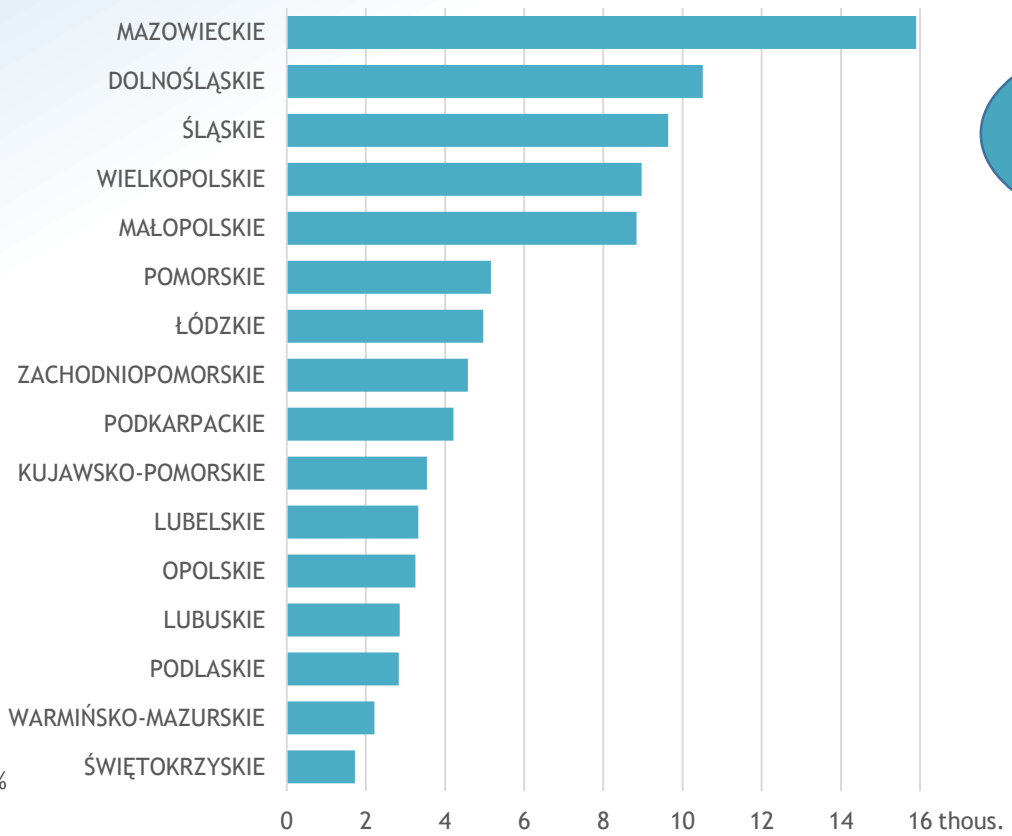

CHILDCARE FOR CHILDREN UP TO THE AGE OF 3

as of 31 XII 2016

Nurseries
2172

Children's clubs
462

Nursery wards
76

Children staying in nurseries and children's clubs per 1000 children up to the age of 3

Places

Children by age