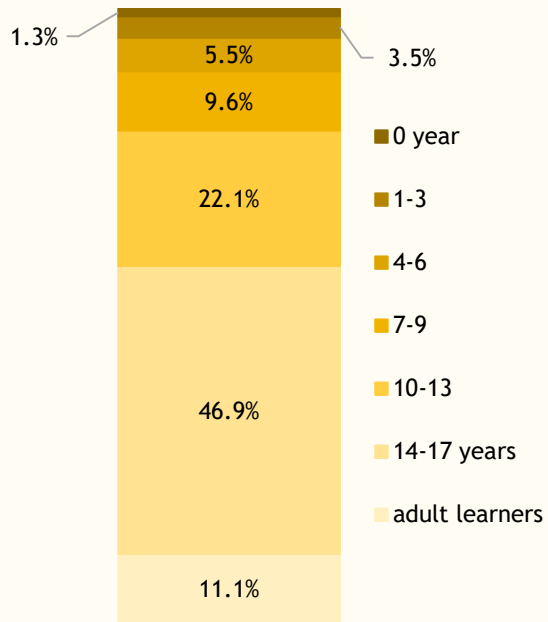

# INSTITUTIONAL FOSTER CARE

as of 31 XII 2016

Residents by age

Residents up to age of 18 per 1 thous. children of the same age

Places by voivodships