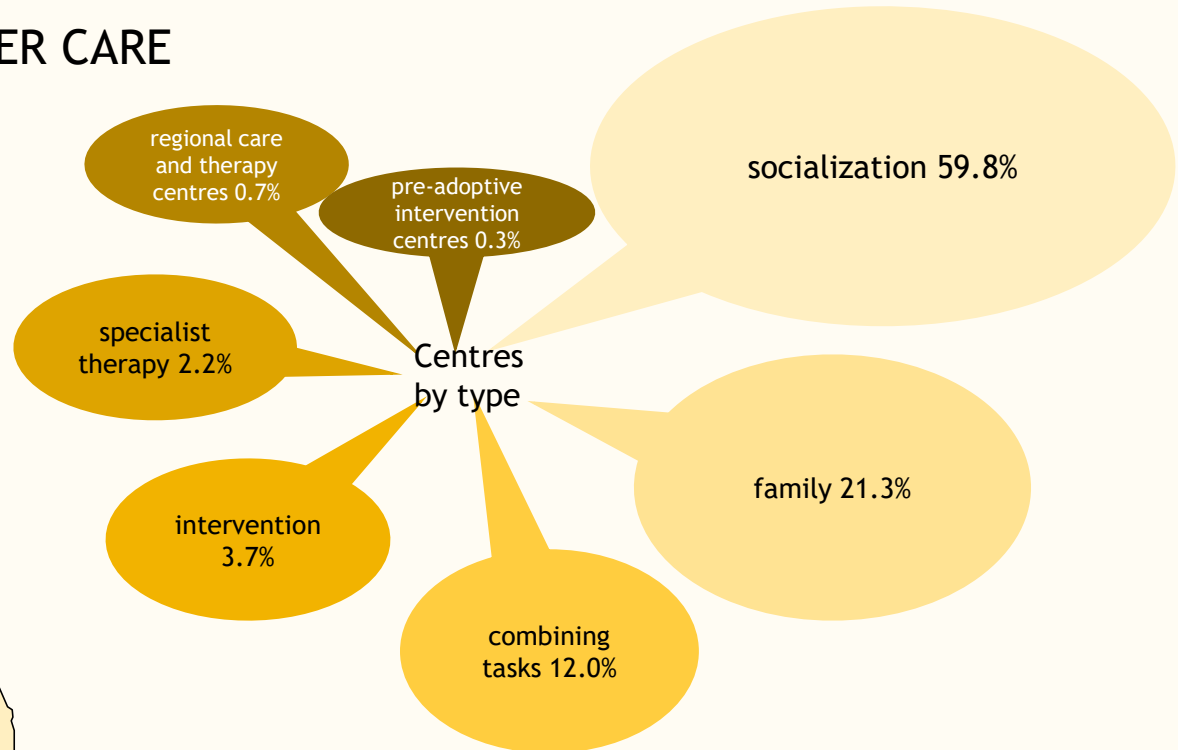

# INSTITUTIONAL FOSTER CARE

as of 31 XII 2016

Residents by age

Residents up to age of 18 per 1 thous. children of the same age

Places by voivodships