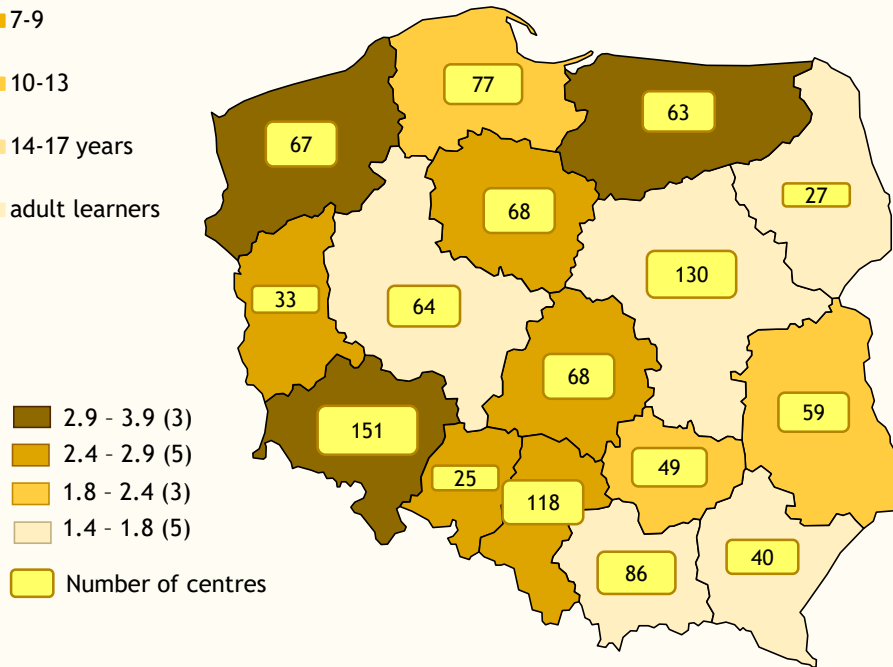

# INSTITUTIONAL FOSTER CARE

as of 31 XII 2016

Residents by age

Residents up to age of 18 per 1 thous. children of the same age

Places by voivodships