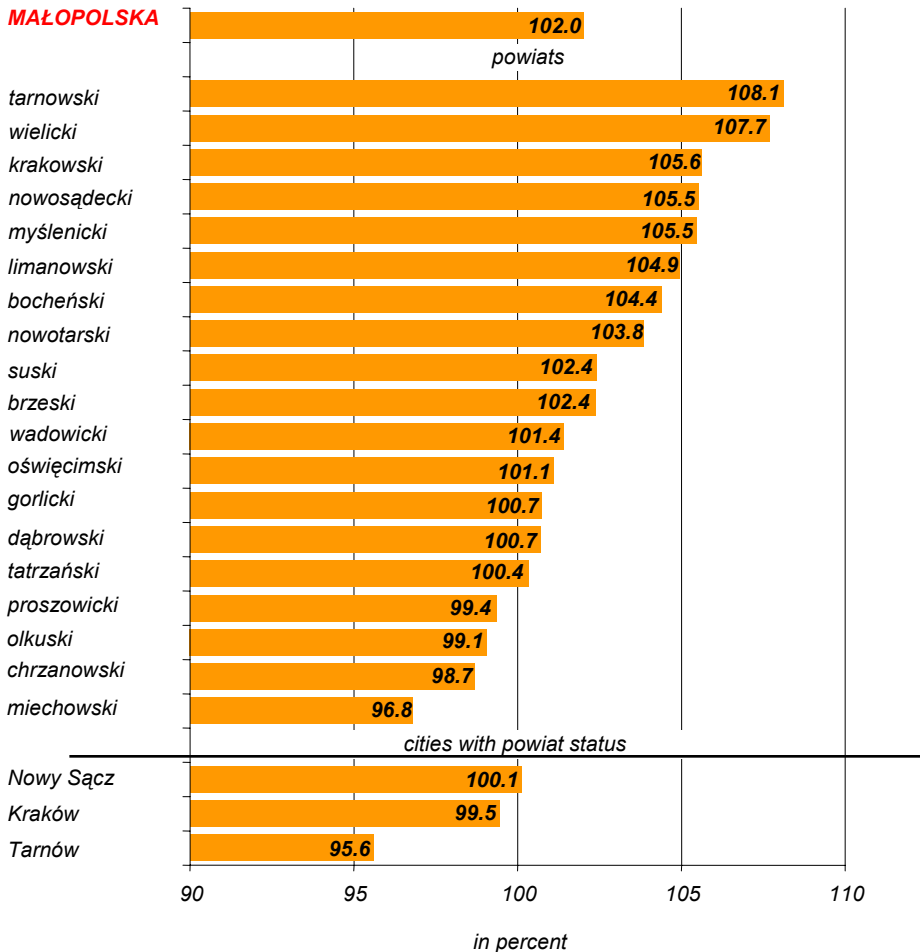

# CHANGES OF POPULATION OF MAŁOPOLSKIE VOIVODSHIP, 2000-2008 (2000=100)

## MAŁOPOLSKA

90

95

100

105

110

in percent