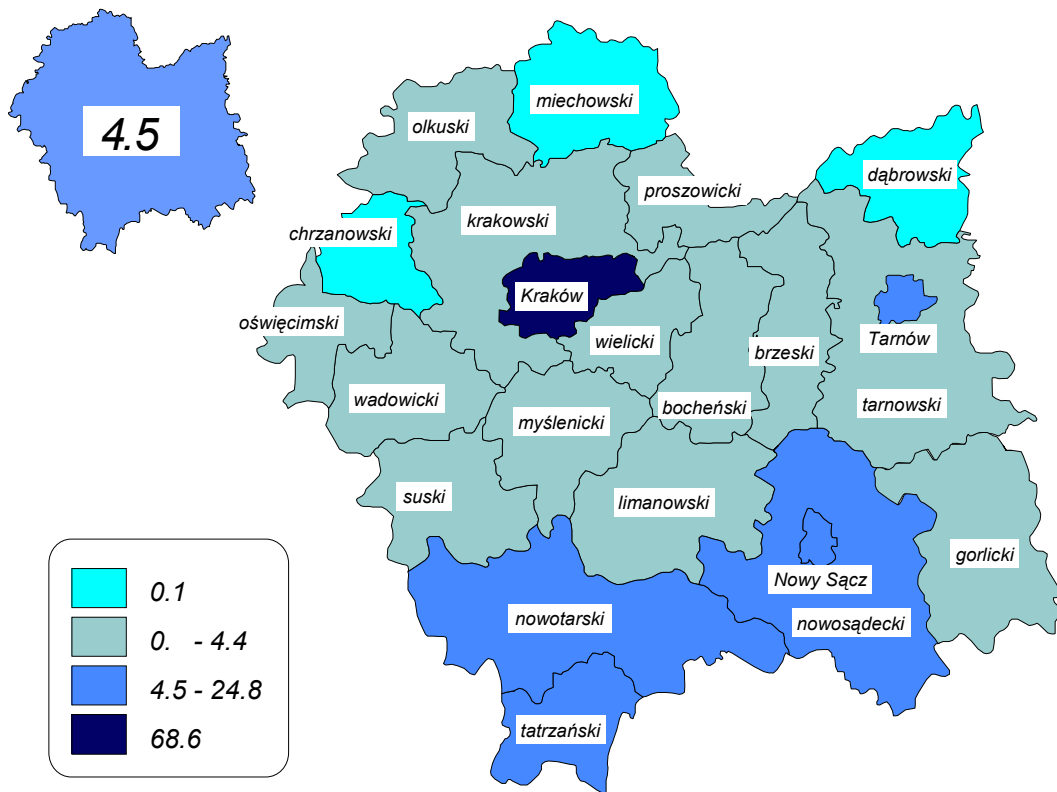

BOARDING FACILITIES DENSITY RATE ¹
BY POWIATS IN 2008

¹ The number of bed places per 1 km².