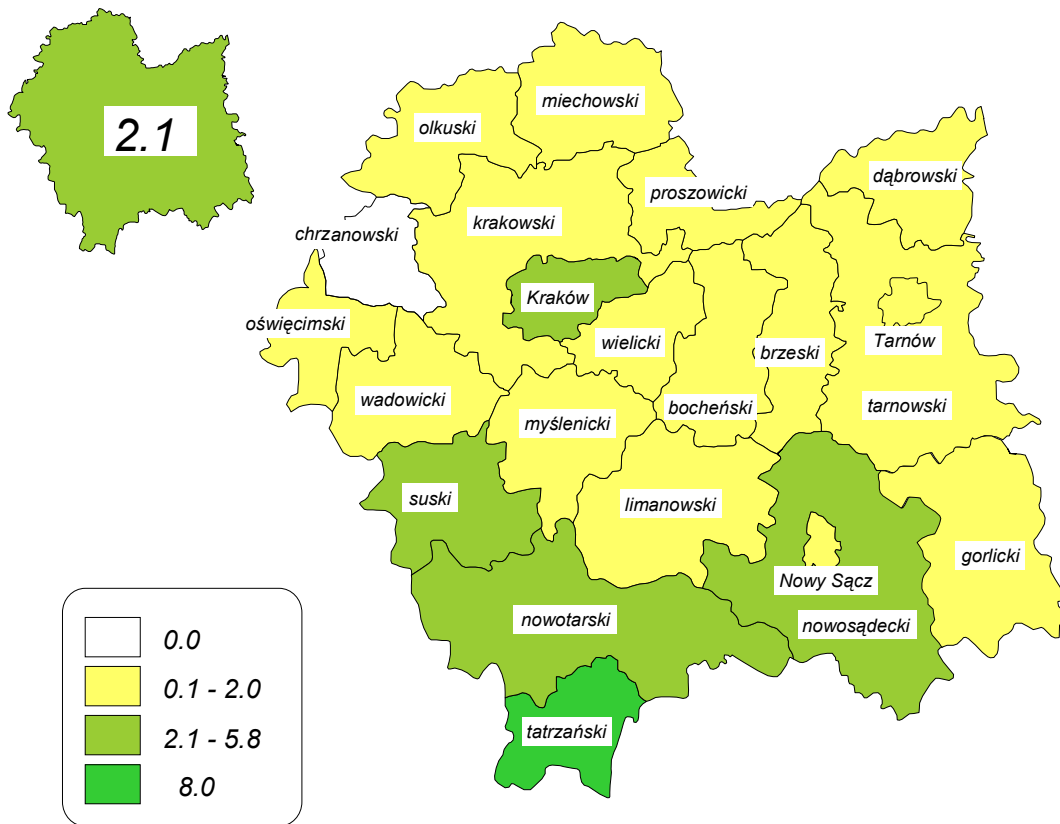

POWIATY² TOURIST FUNCTION RATE (DEFERT'S RATE)²
BY POWIATY IN 2008

²The number of bed places per 100 residents.