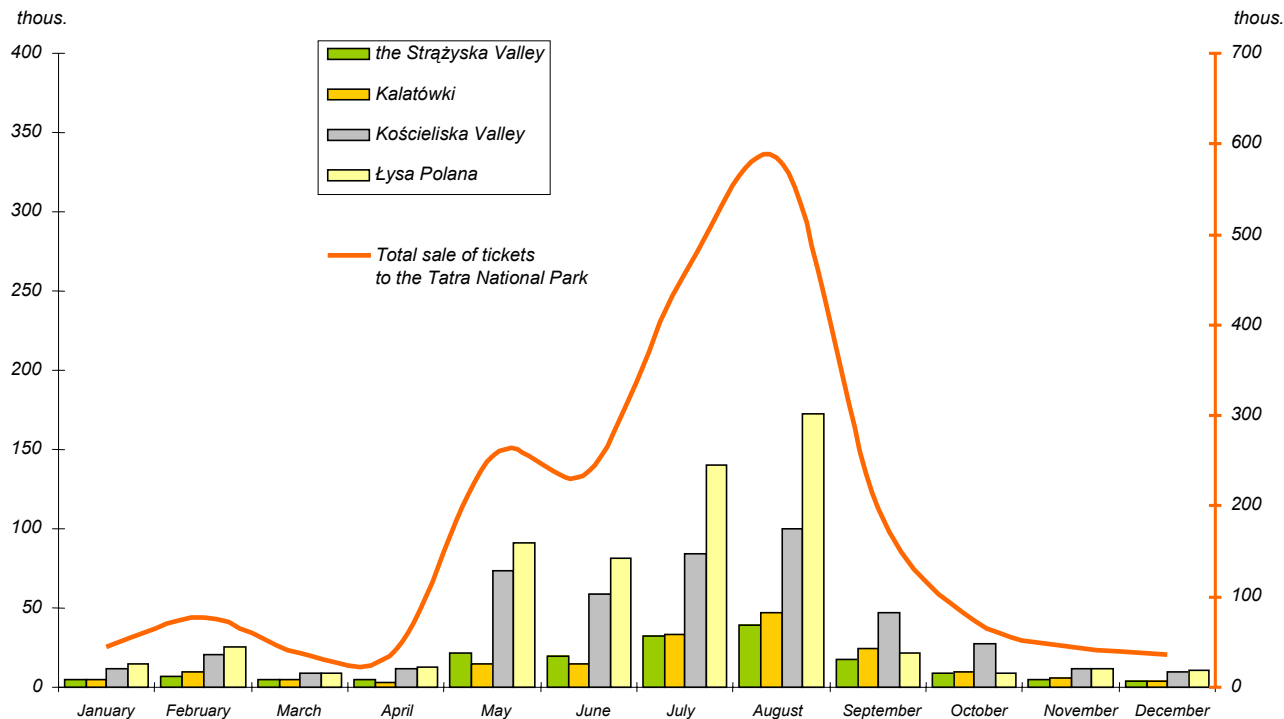

## SALE OF ENTRANCE TICKETS TO THE TATRA NATIONAL PARK AT SELECTED PLACES BY MONTHS IN 2008

*Note. There were presented places of entrance to the Park, where the most tickets were sold.*