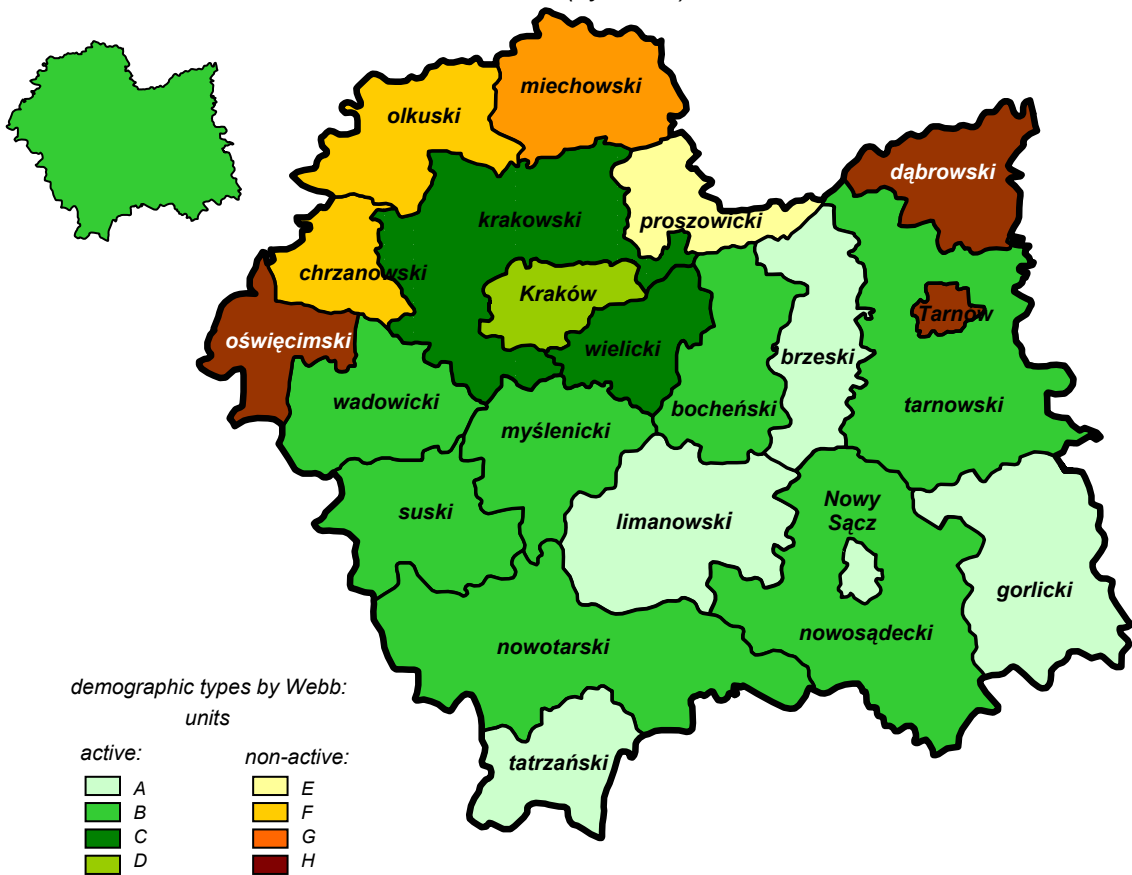

**DEMOGRAPHIC TYPOLOGY OF MAŁOPOLSKIE VOIVODSHIP BY POWIATS,
2000-2007**
(by Webb)

- Type A – positive natural increase surpasses negative net migration
- Type B – positive natural increase surpasses positive net migration
- Type C – positive natural increase is lower than positive net migration
- Type D – positive net migration with surplus compensates negative natural increase
- Type E – negative natural increase is not compensated by positive net migration
- Type F – negative natural increase with negative, but not lesser (in absolute value) net migration
- Type G – negative natural increase with negative, but not bigger (in absolute value) net migration
- Type H – negative net migration is not compensated by positive natural increase