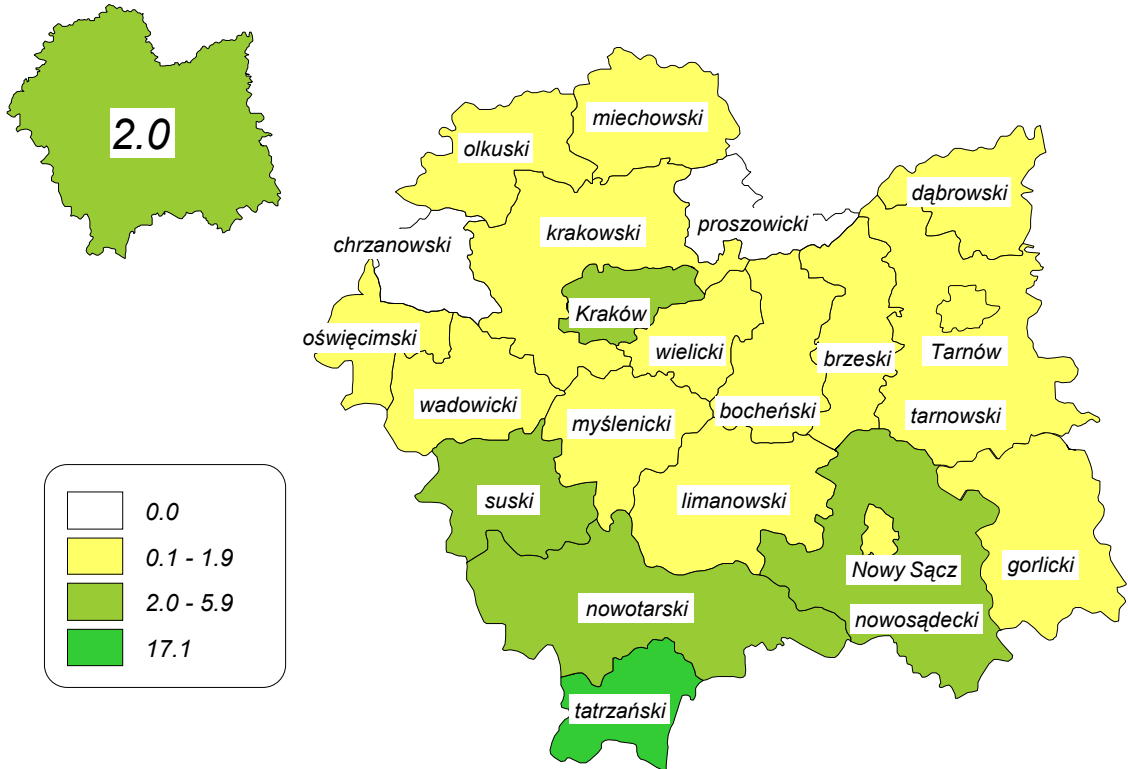

*TOURIST FUNCTION RATE (DEFERT'S RATE)¹
BY POWIATS IN 2007*

¹ The number of bed places per 100 residents.