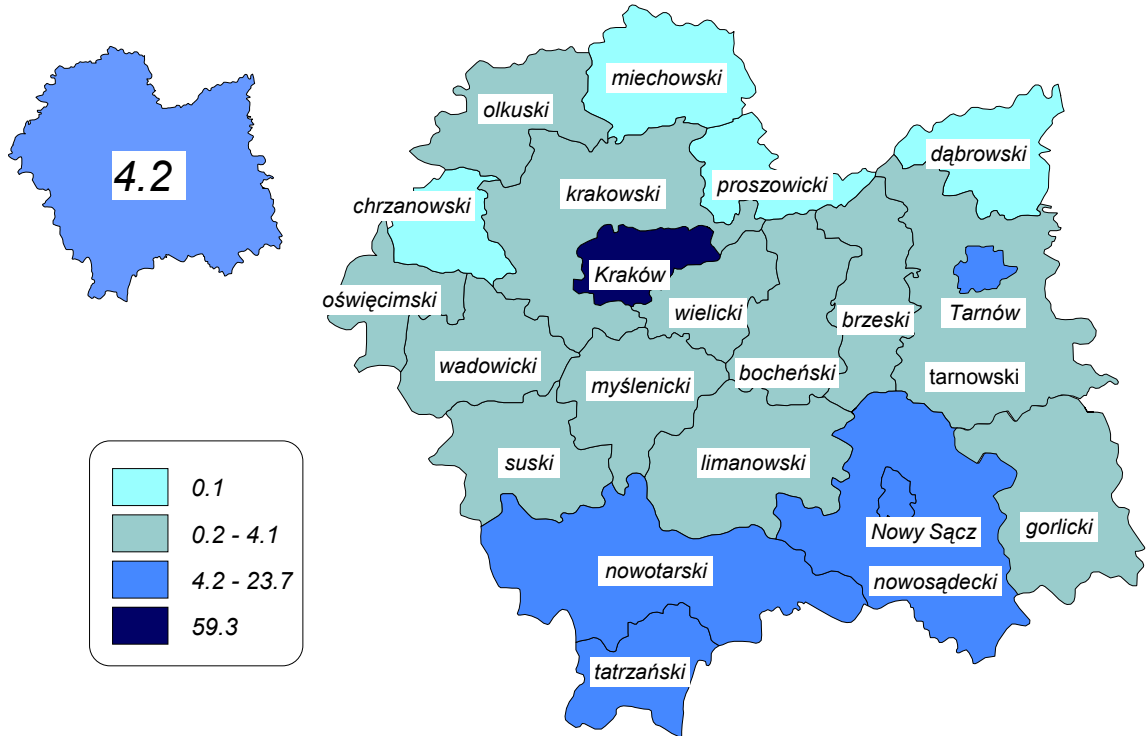

# BOARDING FACILITIES DENSITY RATE<sup>2</sup> BY POWIATS IN 2007

<sup>2</sup> The number of bed places per 1 km<sup>2</sup>.