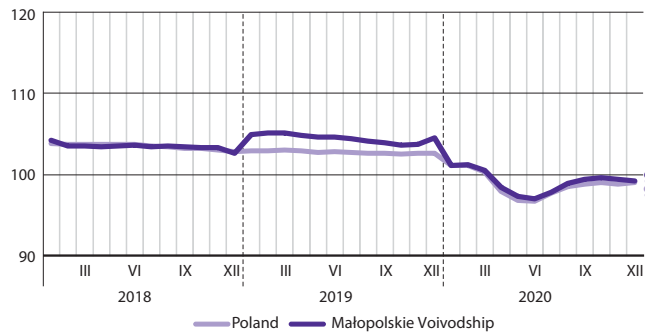

Socio-economic situation of Małopolskie Voivodship

December 2020

Average paid employment in enterprise sector^a
corresponding month of previous year=100

Registered unemployment rate
as of end of month

Unemployed persons per 1 job offer
as of end of month