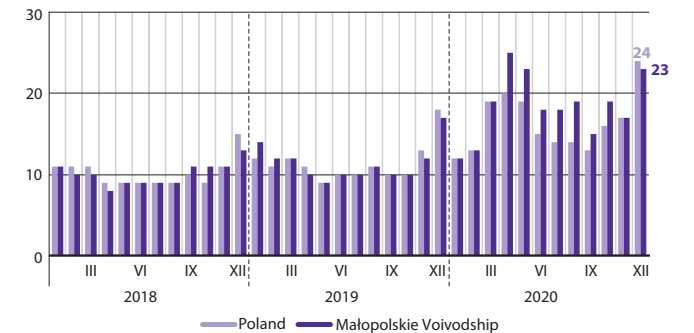

Socio-economic situation of Małopolskie Voivodship

December 2020

Average paid employment in enterprise sector^a
corresponding month of previous year=100

Registered unemployment rate
as of end of month

Unemployed persons per 1 job offer
as of end of month