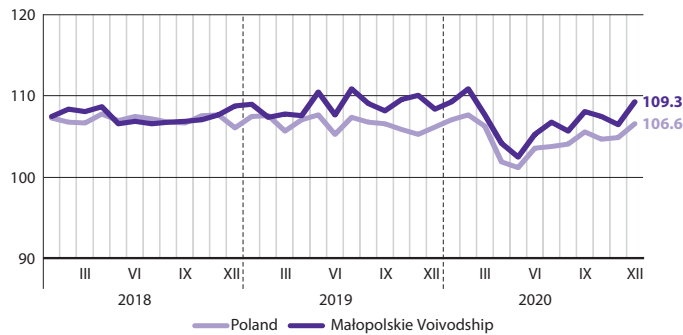

Socio-economic situation of Małopolskie Voivodship

December 2020

Average paid employment in enterprise sector^a
corresponding month of previous year=100

Registered unemployment rate
as of end of month

Unemployed persons per 1 job offer
as of end of month

Average monthly gross wages and salaries^a
corresponding month of previous year=100

Sold production of industry^b
corresponding month of previous year=100

Dwellings completed
corresponding month of previous year=100