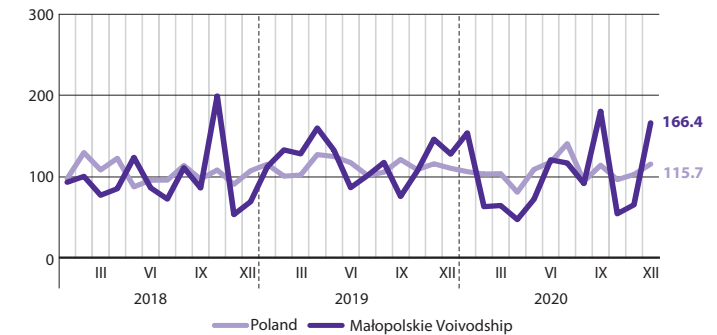

Socio-economic situation of Małopolskie Voivodship

December 2020

Average paid employment in enterprise sector^a
corresponding month of previous year=100

Registered unemployment rate
as of end of month

Unemployed persons per 1 job offer
as of end of month

Average monthly gross wages and salaries^a
corresponding month of previous year=100

Sold production of industry^b
corresponding month of previous year=100

Dwellings completed
corresponding month of previous year=100