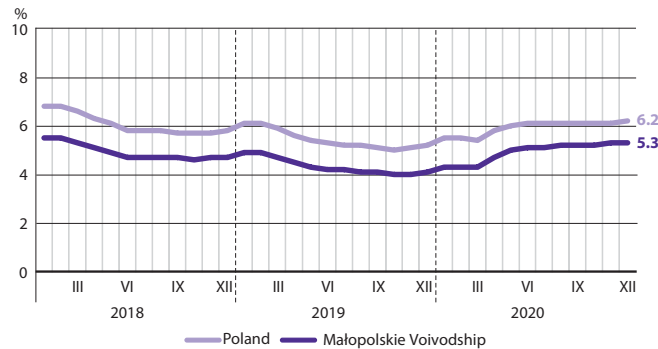

Socio-economic situation of Małopolskie Voivodship

December 2020

Average paid employment in enterprise sector^a
corresponding month of previous year=100

Registered unemployment rate
as of end of month

Unemployed persons per 1 job offer
as of end of month