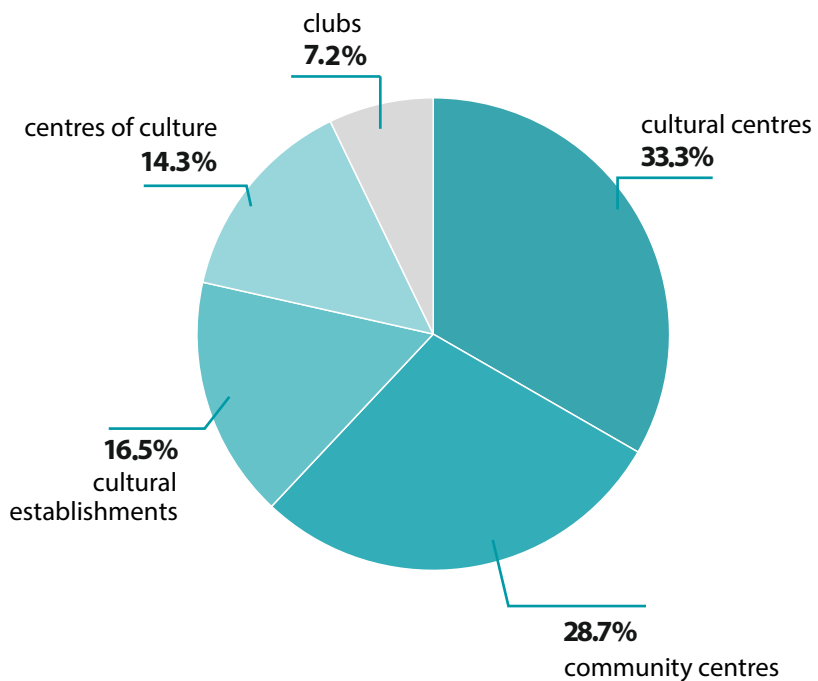

Centres of culture, cultural centres and establishments, clubs and community centres in 2021

The structure of centres of culture, cultural centres and establishments, clubs and community centres

3944

centres of culture, cultural centres and establishments, clubs and community centres

The structure of artistic groups

2114

cultural institution with theatre hall

156.6
thousand
events

18.3
million
events participants

Centres of culture, cultural centres and establishments, clubs and community centres by voivodship

Number of participants per 1 institution

x Number of centres of culture, cultural centres and establishments, clubs and community centres