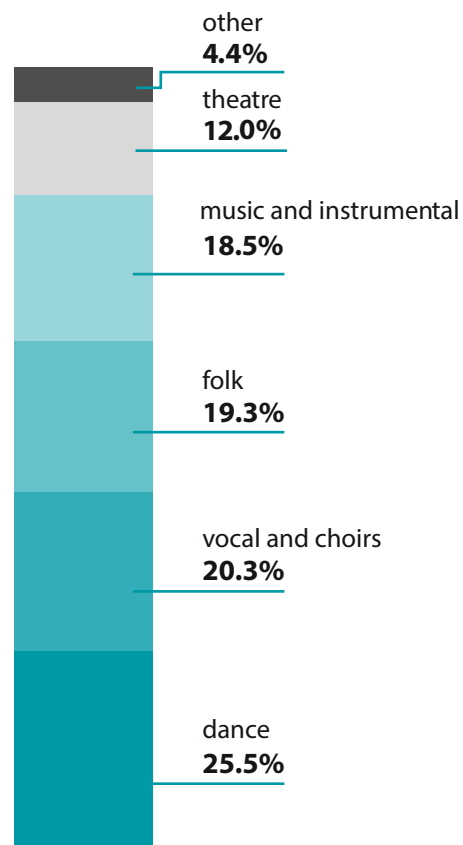

Centres of culture, cultural centres and establishments, clubs and community centres in 2021

The structure of centres of culture, cultural centres and establishments, clubs and community centres

3944

centres of culture, cultural centres and establishments, clubs and community centres

The structure of artistic groups

2114

cultural institution with theatre hall

156.6
thousand
events

18.3
million
events participants

Centres of culture, cultural centres and establishments, clubs and community centres by voivodship