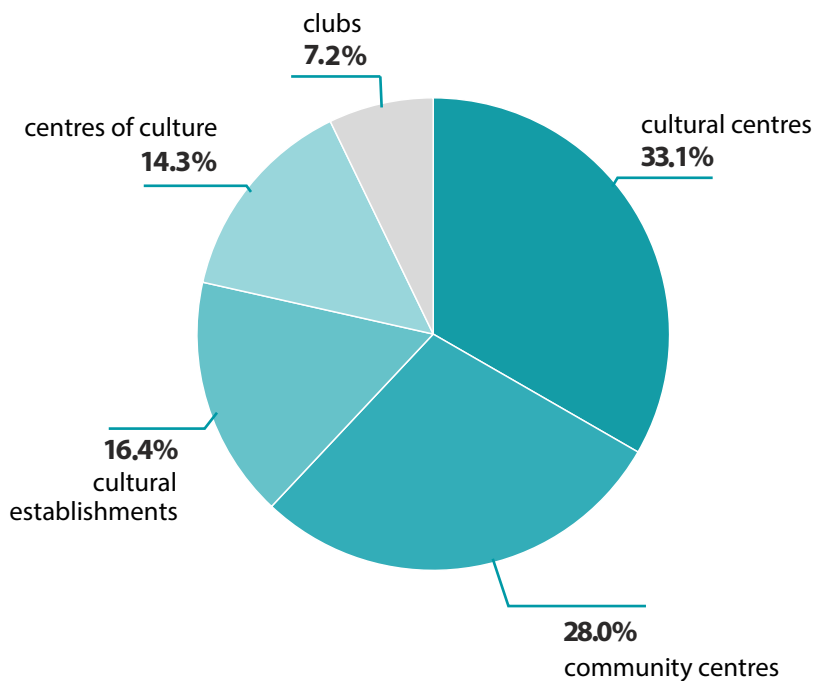

Centres of culture, cultural centres and establishments, clubs and community centres in 2022

The structure of centres of culture, cultural centres and establishments, clubs and community centres

3958

centres of culture, cultural centres and establishments, clubs and community centres

The structure of artistic groups

2112

cultural entities with theatre hall

Centres of culture, cultural centres and establishments, clubs and community centres by voivodship

zachodnio-pomorskie	327	286	143	182
lubuskie	75	303	220	301
dolnośląskie	280	190	111	235
opolskie	188	344	431	342
zachodniopomorskie	327	pomorskie	warmińsko - mazurskie	podlaskie
lubuskie	wielkopolskie	kujawsko-pomorskie	mazowieckie	
dolnośląskie	łódzkie	świętokrzyskie	lubelskie	
opolskie	śląskie	małopolskie	podkarpackie	

Number of participants per institution

(x) Number of centres of culture, cultural centres and establishments, clubs and community centres