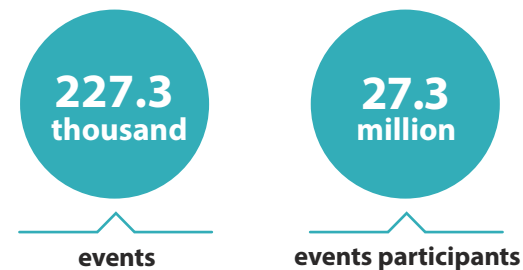

Centres of culture, cultural centres and establishments, clubs and community centres by voivodship

zachodnio-pomorskie	327	286	143	182
lubuskie	75	303	220	301
dolnośląskie	280	190	111	235
opolskie	188	344	431	342
zachodniopomorskie	327	pomorskie	warmińsko - mazurskie	podlaskie
lubuskie	wielkopolskie	kujawsko-pomorskie	mazowieckie	
dolnośląskie	łódzkie	świętokrzyskie	lubelskie	
opolskie	śląskie	małopolskie	podkarpackie	

Number of participants per institution

(x) Number of centres of culture, cultural centres and establishments, clubs and community centres