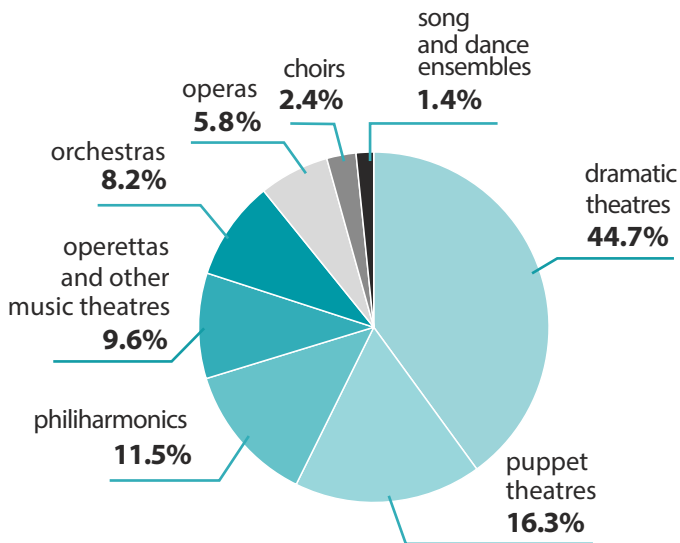

# Theatres and music institutions in 2022

**208**

theatres and music institutions

**182**

of which with their own artistic ensemble

## The structure of theatres and music institutions by type

## The structure of performances/concerts in theatres and music institutions by type of institution

## The structure of audience in theatres and music institutions by type of institution