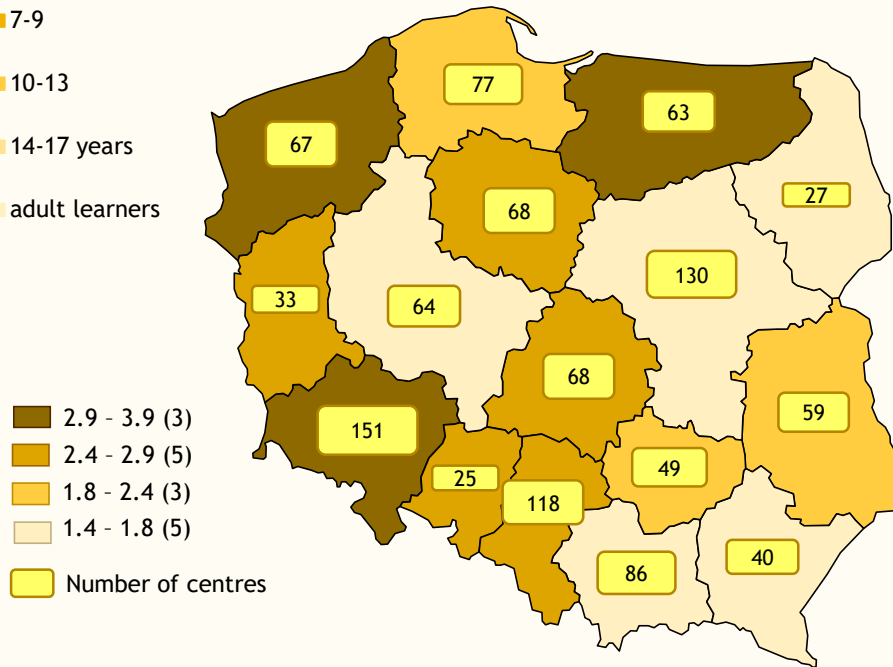

INSTITUTIONAL FOSTER CARE

as of 31 XII 2016

Residents by age

Residents up to age of 18 per 1 thous. children of the same age

Places by voivodships