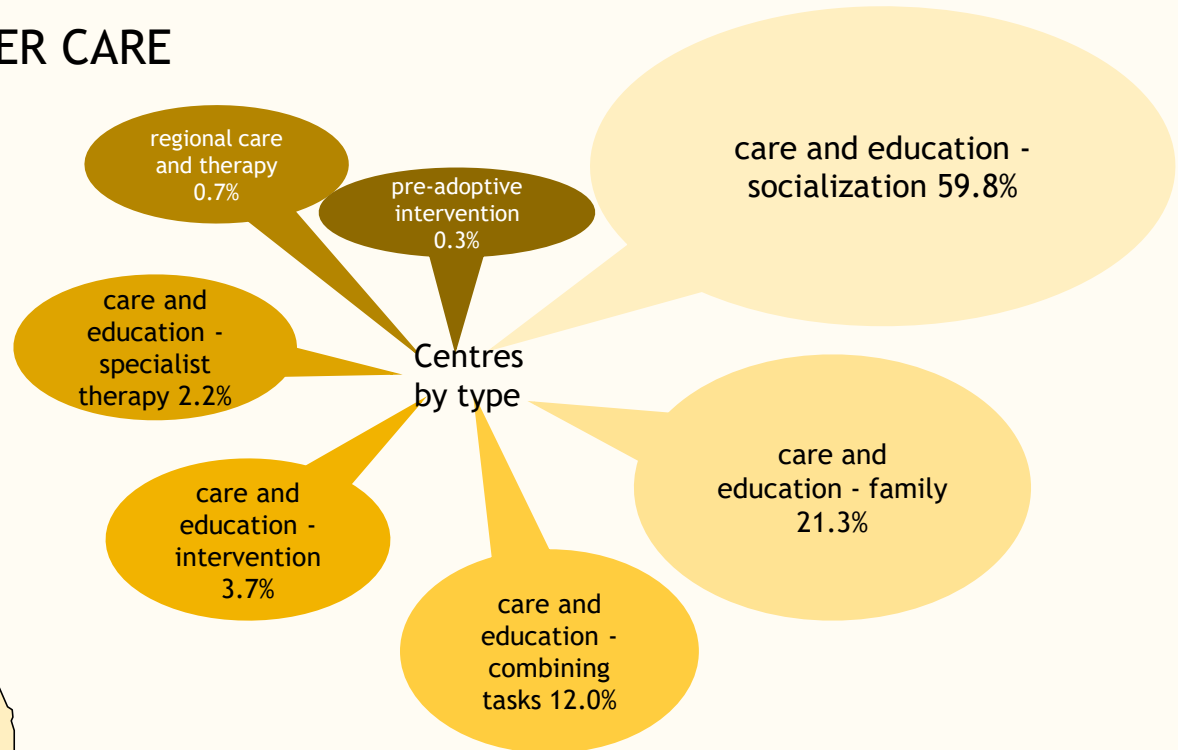

INSTITUTIONAL FOSTER CARE

as of 31 XII 2016

Residents by age

Residents up to age of 18 per 1 thous. children of the same age

Places by voivodships