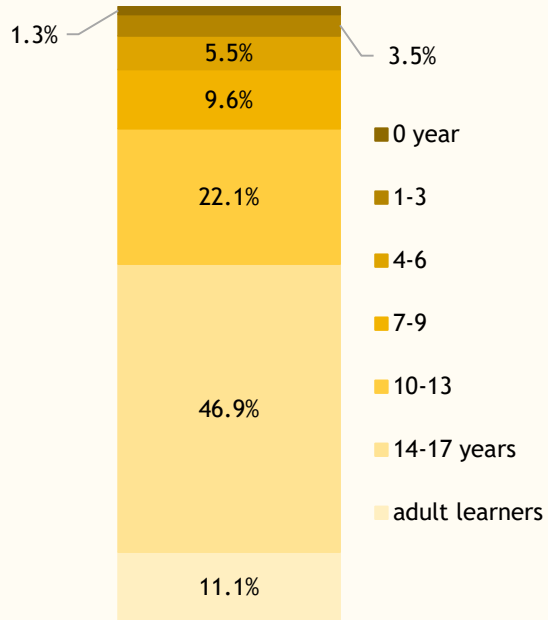

INSTITUTIONAL FOSTER CARE

as of 31 XII 2016

Residents by age

Residents up to age of 18 per 1 thous. children of the same age

Places by voivodships