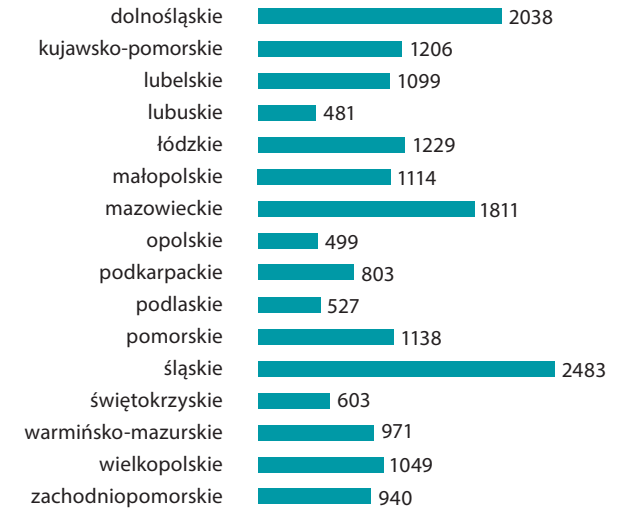

Institutional foster care^a 2020

Centre
for Social Assistance
Statistics

Centres by type

Places by voivodships

Centres by voivodships

Residents up to age 18 per 1 thousand children of the same age

^a As of 31 December.