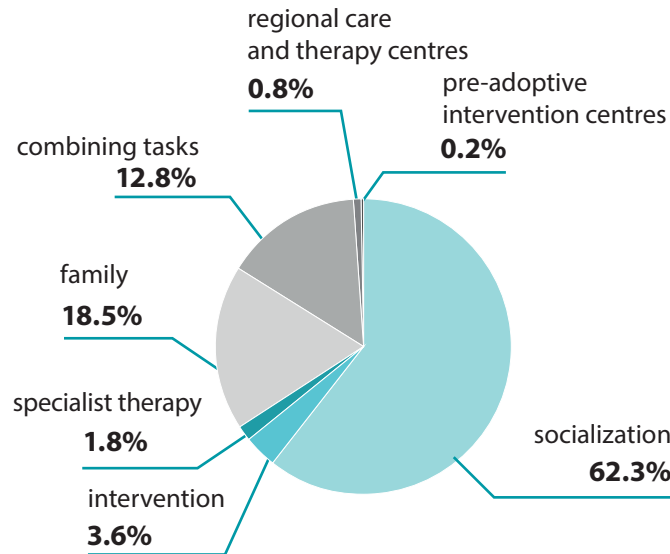

Institutional foster care^a 2020

Centre
for Social Assistance
Statistics

Centres by type

Places by voivodships

Centres by voivodships

Residents up to age 18 per 1 thousand children of the same age

^a As of 31 December.