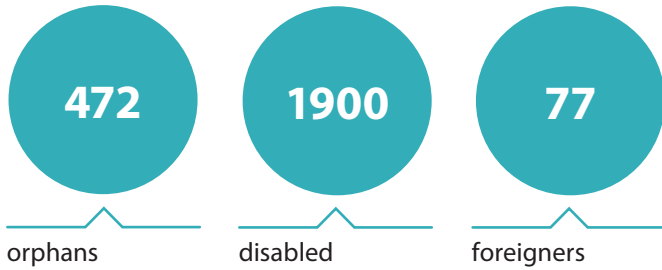

Institutional foster care^a 2020

Centre
for Social Assistance
Statistics

Centres by type

Places by voivodships

Centres by voivodships

Residents up to age 18 per 1 thousand children of the same age

^a As of 31 December.