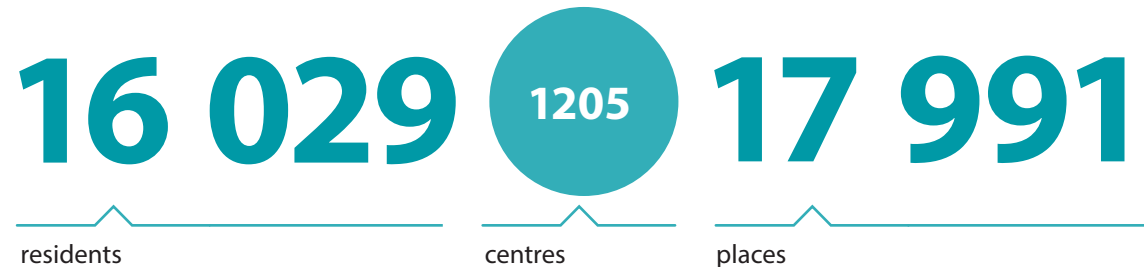

Institutional foster care^a 2020

Centre
for Social Assistance
Statistics

Centres by type

Places by voivodships

Centres by voivodships

Residents up to age 18 per 1 thousand children of the same age

^a As of 31 December.