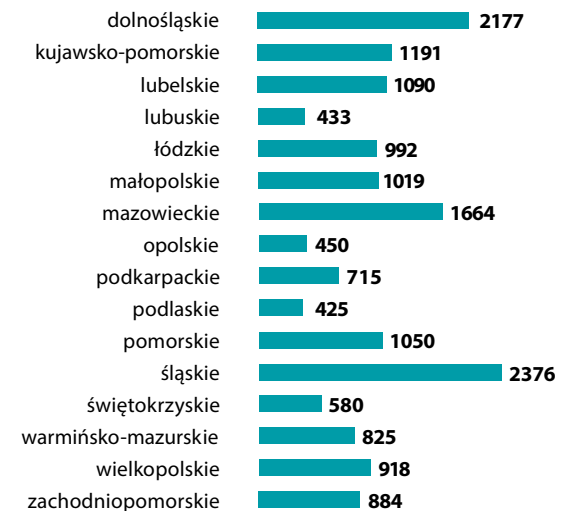

Institutional foster care in 2021^a

Residents by age

15 931

residents

1273

centres

16 789

places

Centres by type

Centres by voivodeships

Residents up to age of 18 in institutional foster care per 1 thousand children of the same age

x centres

Places by voivodeships

449

orphans

1858