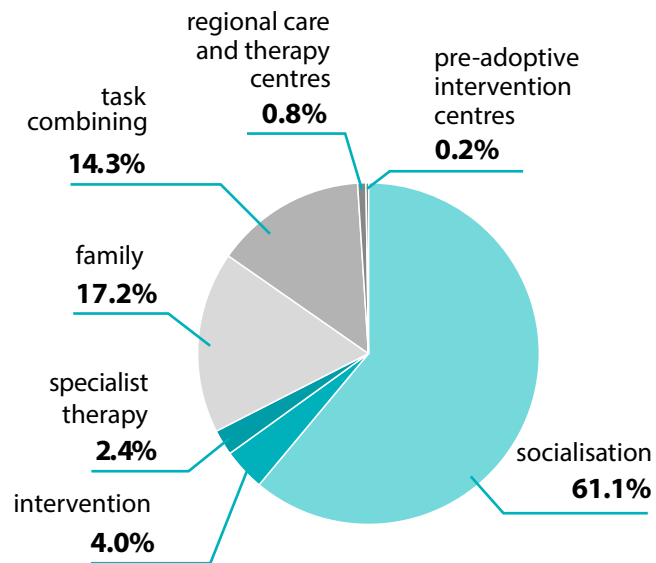

Institutional foster care in 2021^a

Residents by age

15 931

residents

1273

centres

16 789

places

Centres by type

Centres by voivodeships

Residents up to age of 18 in institutional foster care per 1 thousand children of the same age

x centres

Places by voivodeships

449

orphans

1858