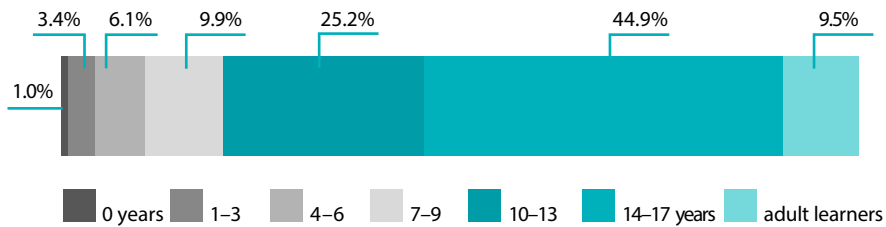

Institutional foster care in 2021^a

Residents by age

15 931

residents

1273

centres

16 789

places

Centres by type

Centres by voivodeships

Residents up to age of 18 in institutional foster care per 1 thousand children of the same age

x centres

Places by voivodeships

449

orphans

1858