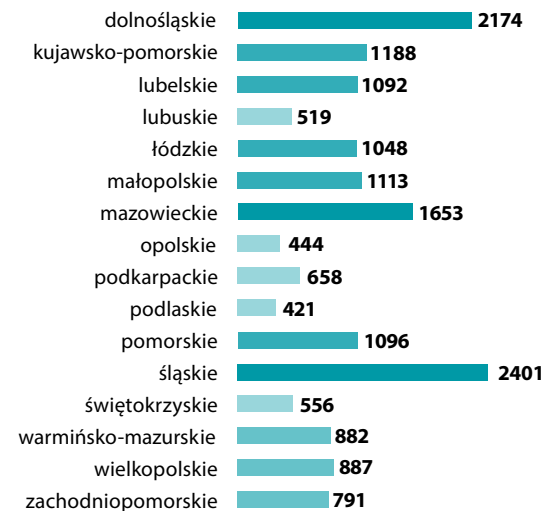

Institutional foster care in 2022^a

16572

residents

Residents by age

404

orphans

2033

disabled

289

foreigners

Centres by type

Centres by voivodeships

Residents up to age of 18 in institutional foster care per 1 thousand children of the same age.

x centres

Places by voivodeships

1307

centres

16923

places