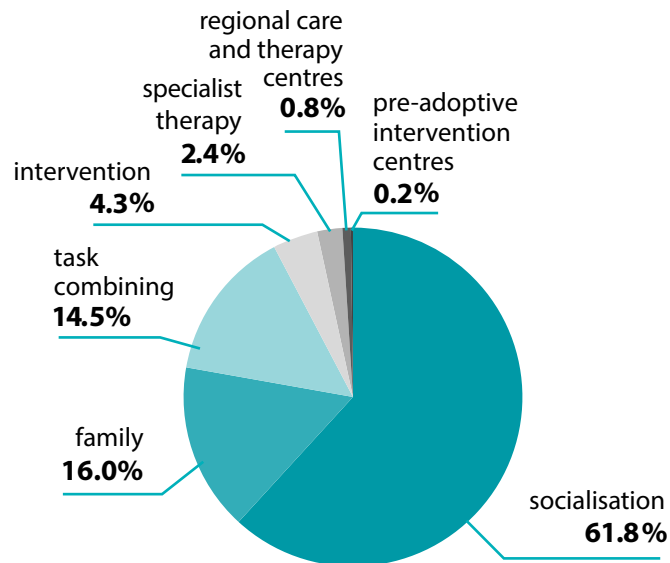

Institutional foster care in 2022^a

16572

residents

Residents by age

404

orphans

2033

disabled

289

foreigners

Centres by type

Centres by voivodeships

Residents up to age of 18 in institutional foster care per 1 thousand children of the same age.

x centres

Places by voivodeships

1307

centres

16923

places