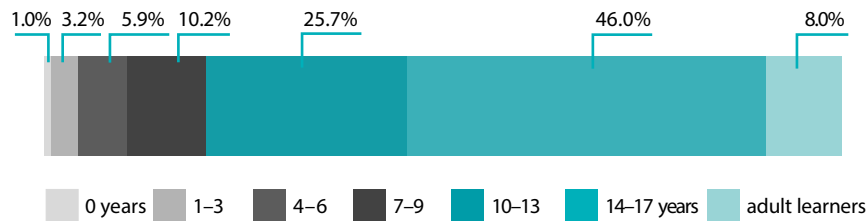

Institutional foster care in 2022^a

16572

residents

Residents by age

404

orphans

2033

disabled

289

foreigners

Centres by type

Centres by voivodeships

Residents up to age of 18 in institutional foster care per 1 thousand children of the same age.

x centres

Places by voivodeships

1307