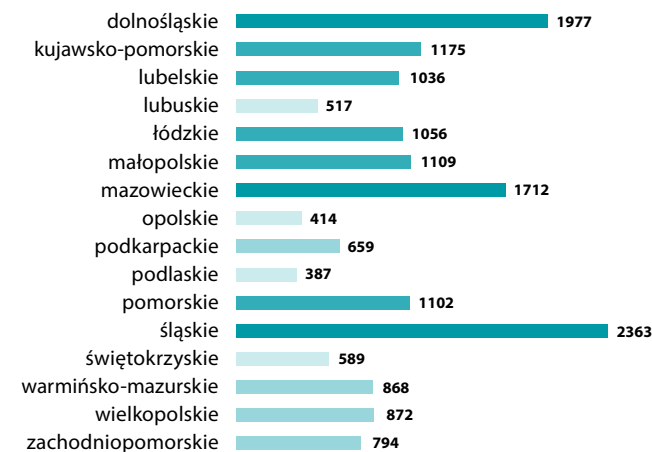

## Centres by type

## Centres by voivodeships

Residents up to age of 18 in family foster care per 1 thousand children of the same age

x centres

## Places by voivodeships

1318

centres

16630

places

<sup>a</sup> As of 31 December.