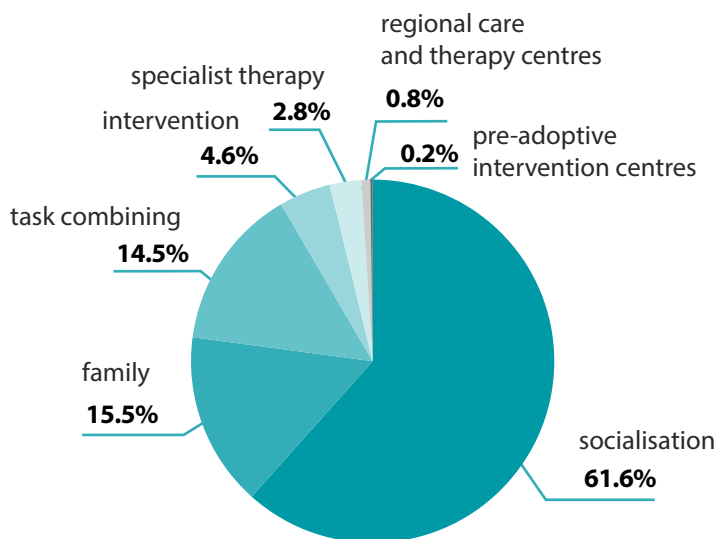

## Residents by age

386

orphans

2210

disabled

328

foreigners

## Centres by type

## Centres by voivodeships

Residents up to age of 18 in family foster care per 1 thousand children of the same age

x centres