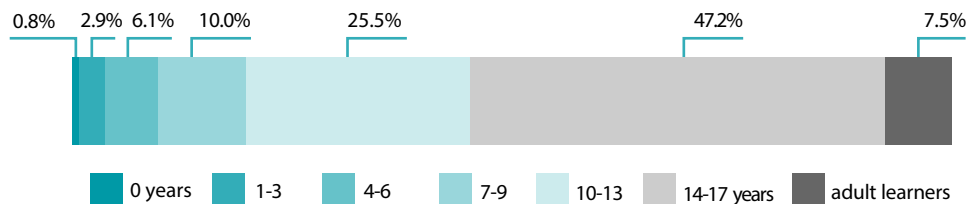

# Institutional foster care in 2023<sup>a</sup>

17128

residents

## Residents by age

386

orphans

2210

disabled

328

foreigners