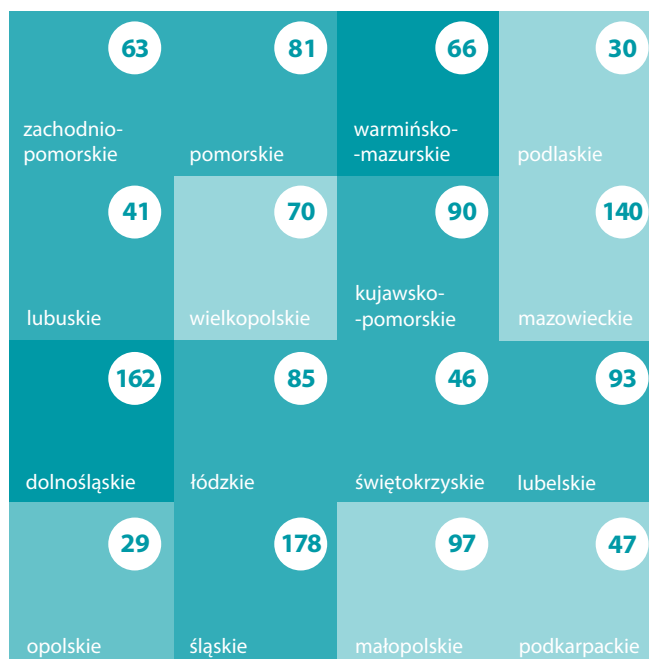

## Residents by age

386

orphans

2210

disabled

328

foreigners

## Centres by type

## Centres by voivodeships

Residents up to age of 18 in family foster care per 1 thousand children of the same age

x centres