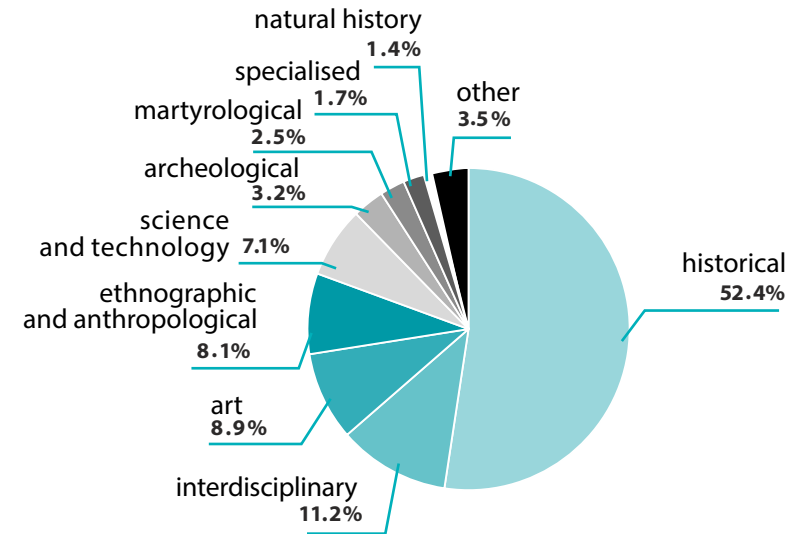

Museums¹ in 2022

Museums by voivodeship

36.7 million

visitors

20.9 million

objects in museum collection in pieces

Visitors per museum

x Number of museums

museums

temporary exhibitions

permanent exhibitions

Museums by types

As of 31 December

Exhibitions by type

permanents exhibitions

37.2%

temporary exhibitions
62.8%

borrowed from abroad
0.8%

borrowed domestic
16.2%

co-organised
23.0%

own
60.0%

¹ including branches