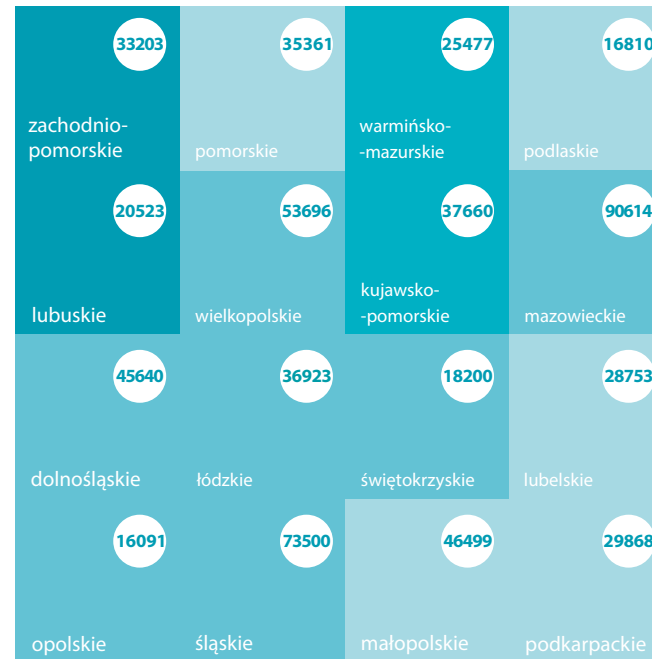

Fire brigade activity in 2022

Events requiring intervention of fire brigades by drive time

People injured in fires and local threats

Local threats by type

Interventions of fire brigades

Number of cases per 1 thousand persons

Number of cases

Structure of events by type (in %)