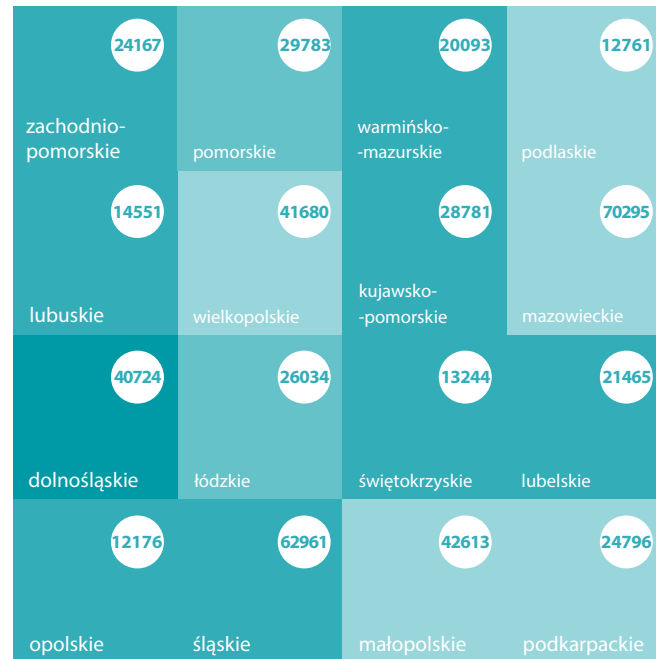

Fire brigade activity in 2023

Events requiring intervention of fire brigades by drive time

People injured in fires and local threats

Local threats by type

Events requiring intervention of fire brigades

Events per 1 thousand persons

Number of events

Events by type (in %)