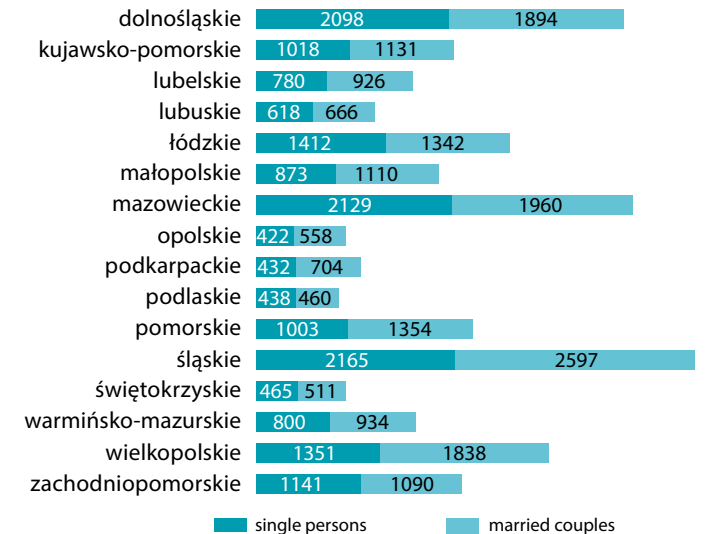

## Families by form

## Family foster care

Children up to age of 18 in family foster care per 1 thousand children of the same age.

x Foster families and foster homes

## Single persons and married couples providing family foster care by voivodeship

orphans

disabled

foreigners

<sup>a</sup> As of 31 December.