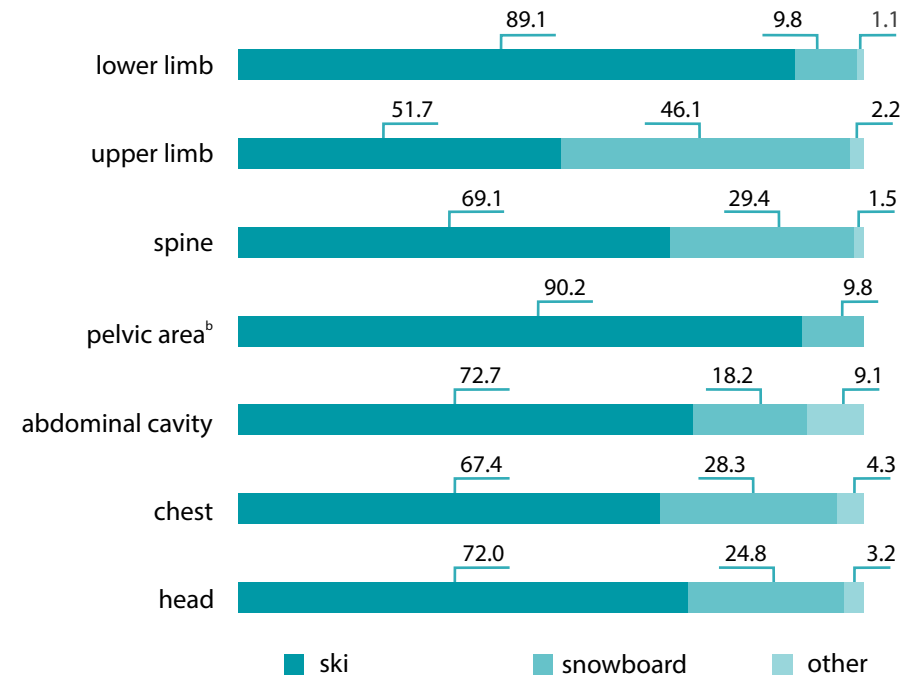

The Volunteer Mountain Rescue Service activities in ski areas in 2023

Types of activities requiring intervention

4557.5

number of working hours of rescuers

6192

number of intervening rescuers

Location of injuries by type of activity (%)

Causes of accidents

Persons who participated in incidents

^a Other activities of rescuers at the rescue point regarding people on the slope/operating area

^b No phenomenon was recorded in the item: other