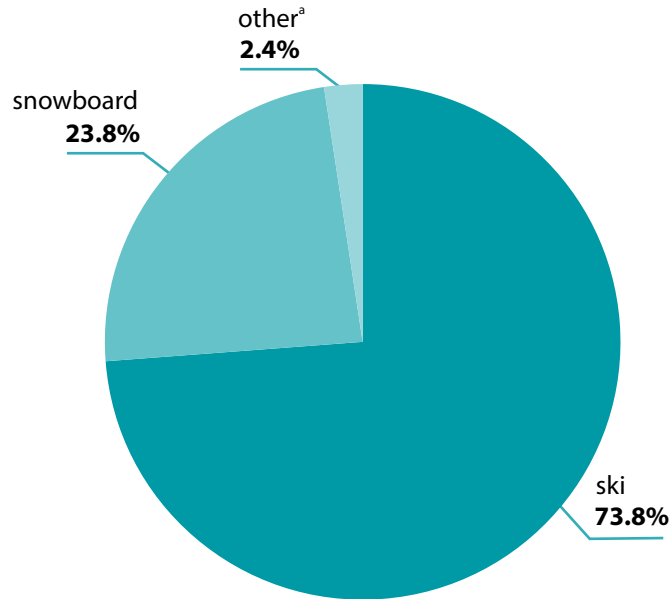

The Volunteer Mountain Rescue Service activities in ski areas in 2023

Types of activities requiring intervention

4557.5

number of working hours of rescuers

6192

number of intervening rescuers

Location of injuries by type of activity (%)

Causes of accidents

Persons who participated in incidents

^a Other activities of rescuers at the rescue point regarding people on the slope/operating area

^b No phenomenon was recorded in the item: other