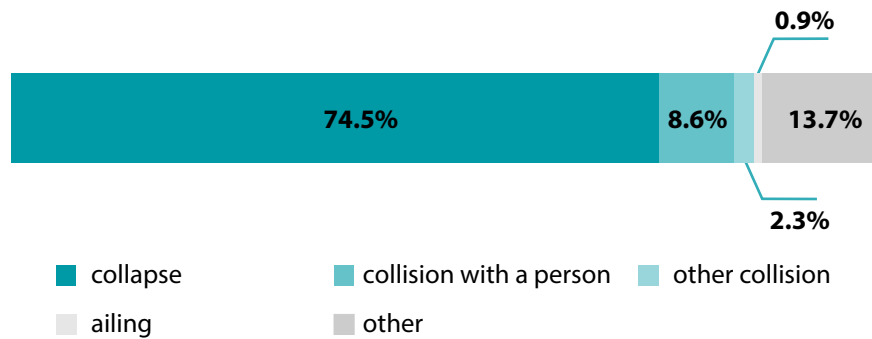

The Volunteer Mountain Rescue Service activities in ski areas in 2023

Types of activities requiring intervention

4557.5

number of working hours of rescuers

6192

number of intervening rescuers

Location of injuries by type of activity (%)

Causes of accidents

Persons who participated in incidents

^a Other activities of rescuers at the rescue point regarding people on the slope/operating area

^b No phenomenon was recorded in the item: other