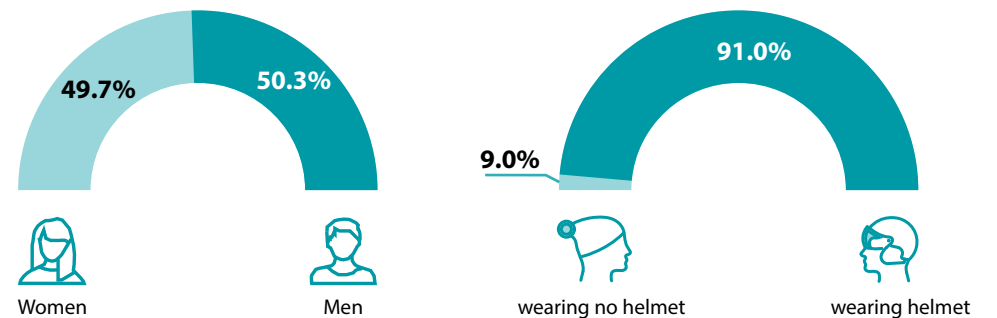

The Volunteer Mountain Rescue Service activities in ski areas in 2023

Types of activities requiring intervention

4557.5

number of working hours of rescuers

6192

number of intervening rescuers

Location of injuries by type of activity (%)

Causes of accidents

Persons who participated in incidents

^a Other activities of rescuers at the rescue point regarding people on the slope/operating area

^b No phenomenon was recorded in the item: other