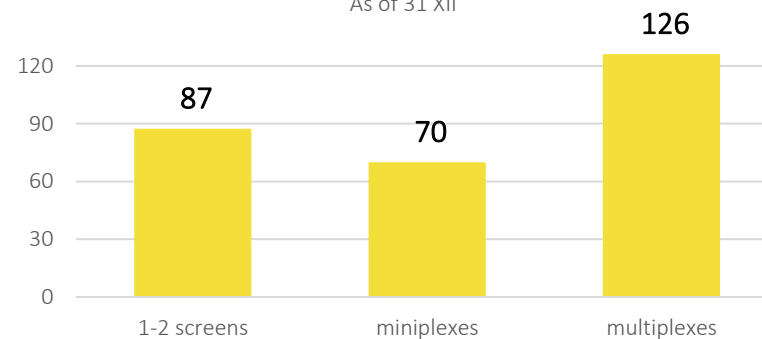

51.1 mln
audience

1337
screens

279.2 thous.
seats at cinemas

1961.4 thous.
screenings

14
fixed cinemas

0.7 mln
audience

27
screens

4.2 thous.
seats at cinemas

27.0 thous.
screenings

RURAL AREAS

Structure of fixed cinemas by number of screens

As of 31 XII

■ 1-2 sale ■ minipleksy ■ multipleksy

In 2016 one multiplex had on average **2174** seats at the cinema and displayed **17.9 thous.** screenings.

In 2016 the multiplexes displayed **52.1%** of all screenings and gathered **52.3%** of the total audience.

Number of seats in fixed cinemas (thous.)

As of 31 XII

Screenings (in thous.)

Audience (mln)

Films by origin