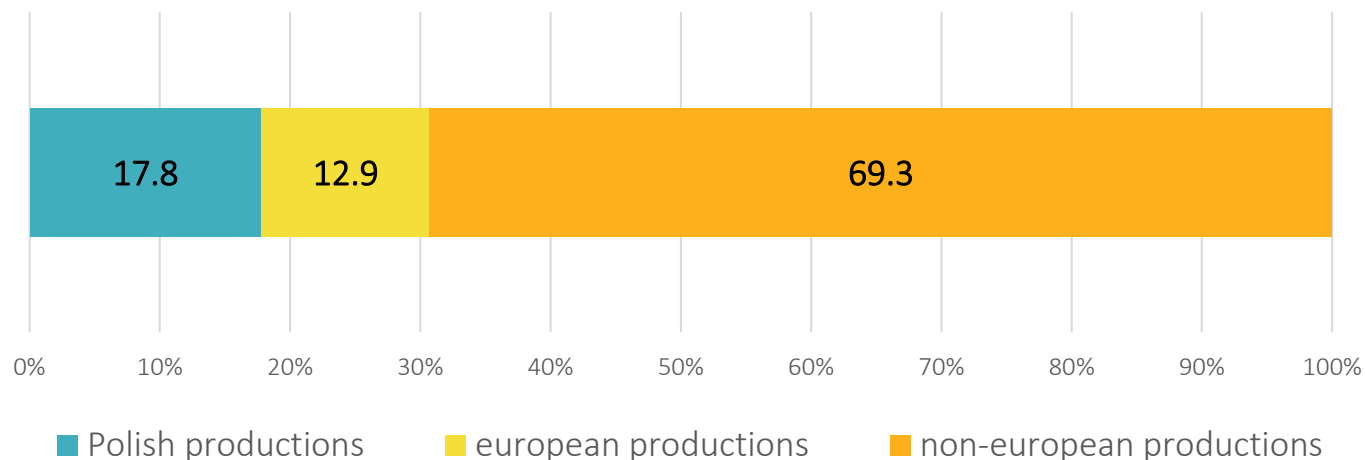

27.0 thous.
screenings

RURAL AREAS

Structure of fixed cinemas by number of screens

As of 31 XII

■ 1-2 sale ■ minipleksy ■ multipleksy

In 2016 one multiplex had on average **2174** seats at the cinema and displayed **17.9 thous.** screenings.

In 2016 the multiplexes displayed **52.1%** of all screenings and gathered **52.3%** of the total audience.

Number of seats in fixed cinemas (thous.)

As of 31 XII

Screenings (in thous.)

Audience (mln)

Films by origin