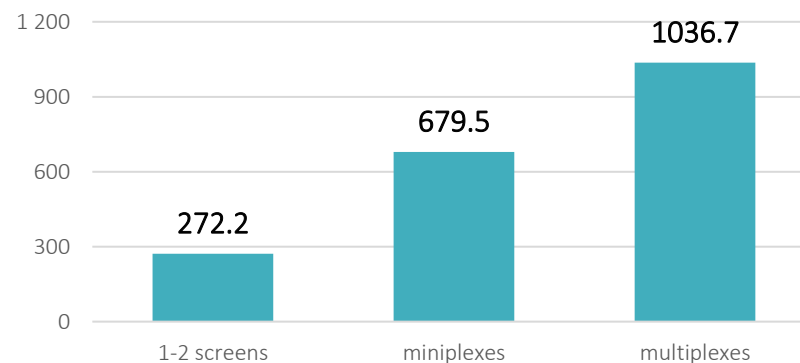

51.1 mln
audience

1337
screens

279.2 thous.
seats at cinemas

1961.4 thous.
screenings

14
fixed cinemas

0.7 mln
audience

27
screens

4.2 thous.
seats at cinemas

27.0 thous.
screenings

RURAL AREAS

Structure of fixed cinemas by number of screens

As of 31 XII

■ 1-2 sale ■ minipleksy ■ multipleksy

In 2016 one multiplex had on average **2174** seats at the cinema and displayed **17.9 thous.** screenings.

In 2016 the multiplexes displayed **52.1%** of all screenings and gathered **52.3%** of the total audience.

Number of seats in fixed cinemas (thous.)

As of 31 XII

Screenings (in thous.)

Audience (mln)

Films by origin