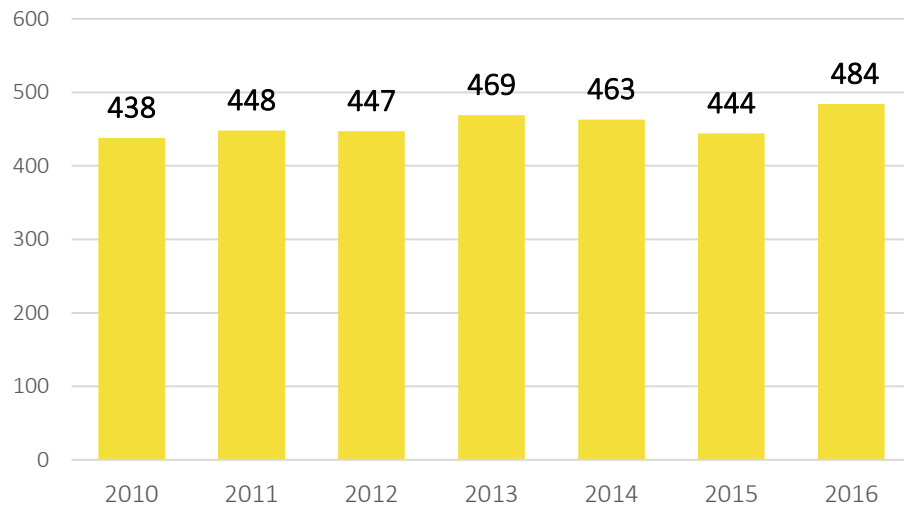

Fixed cinemas

As of 31 XII