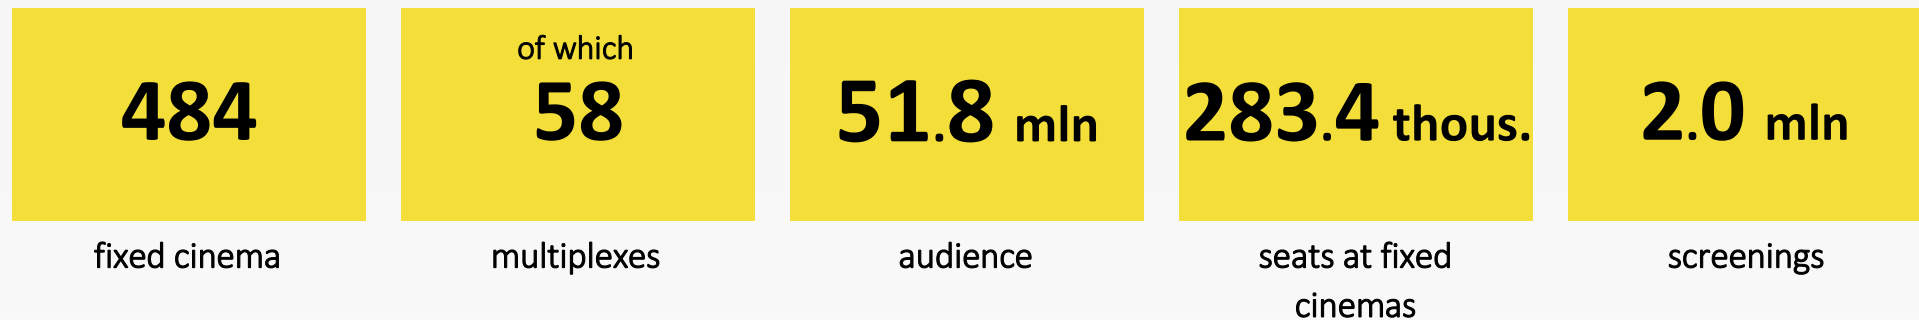

ACTIVITY OF CINEMAS in 2016