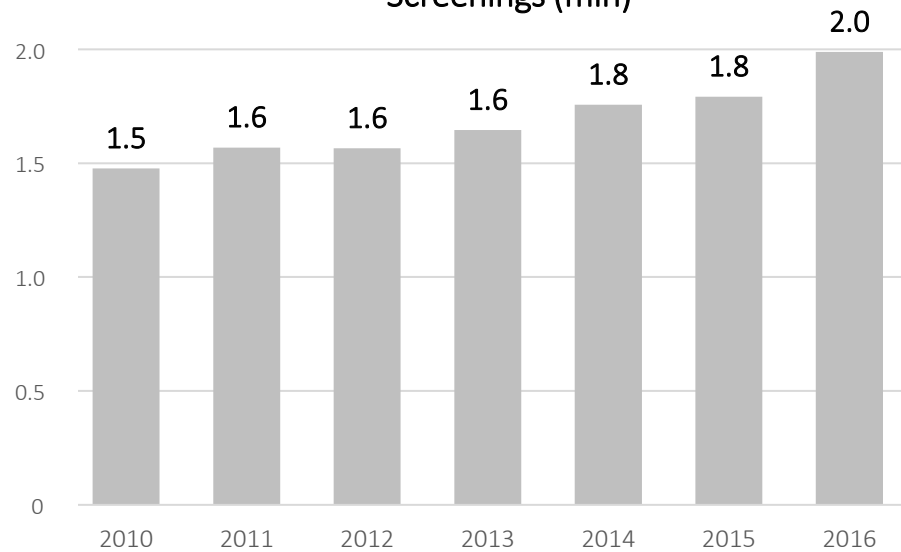

Audience in fixed cinemas by voivodship (mln)

The biggest audience was observed in the cinemas in the voivodships: **mazowieckie** (10.2 mln), **ślaskie** (6.6 mln), **wielkopolskie** (5.0 mln) and **dolnoslaskie** (4.9 mln).

Fixed cinemas

As of 31 XII

Screens in fixed cinemas

As of 31 XII

Screenings (mln)

Audience (mln)

URBAN AREAS

470
fixed cinemas

51.1 mln
audience

1337
screens

279.2 thous.
seats at cinemas

1961.4 thous.
screenings

14
fixed cinemas

0.7 mln
audience

27
screens

4.2 thous.
seats at cinemas

27.0 thous.
screenings

RURAL AREAS

Structure of fixed cinemas by number of screens

As of 31 XII

■ 1-2 sale ■ minipleksy ■ multipleksy

In 2016 one multiplex had on average **2174** seats at the cinema and displayed **17.9 thous.** screenings.