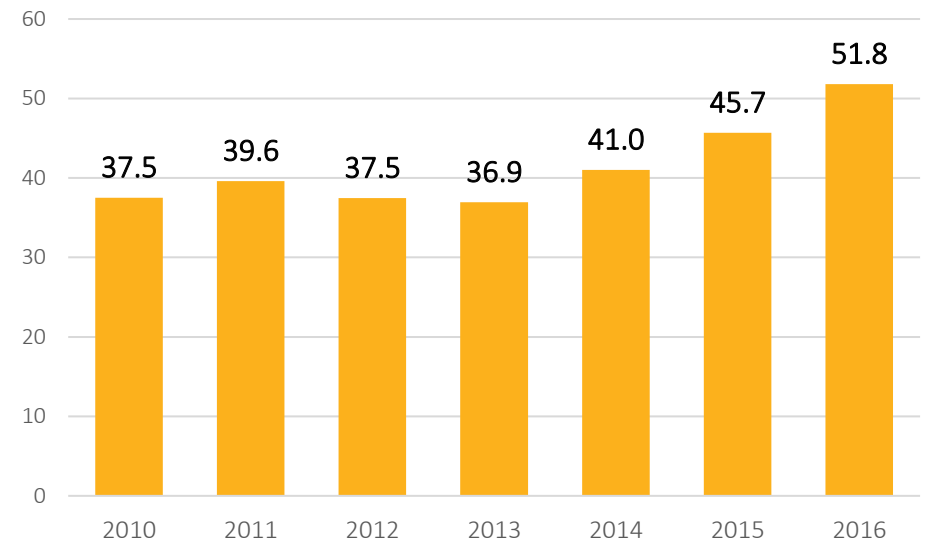

Audience in fixed cinemas by voivodship (mln)

The biggest audience was observed in the cinemas in the voivodships: **mazowieckie** (10.2 mln), **ślaskie** (6.6 mln), **wielkopolskie** (5.0 mln) and **dolnoslaskie** (4.9 mln).

Fixed cinemas

As of 31 XII

Screens in fixed cinemas

As of 31 XII

Screenings (mln)

Audience (mln)

URBAN AREAS

470
fixed cinemas

51.1 mln
audience

1337
screens

279.2 thous.
seats at cinemas

1961.4 thous.
screenings

14
fixed cinemas

0.7 mln
audience

27
screens

4.2 thous.
seats at cinemas

27.0 thous.
screenings

RURAL AREAS

Structure of fixed cinemas by number of screens

As of 31 XII

■ 1-2 sale ■ minipleksy ■ multipleksy

In 2016 one multiplex had on average **2174** seats at the cinema and displayed **17.9 thous.** screenings.