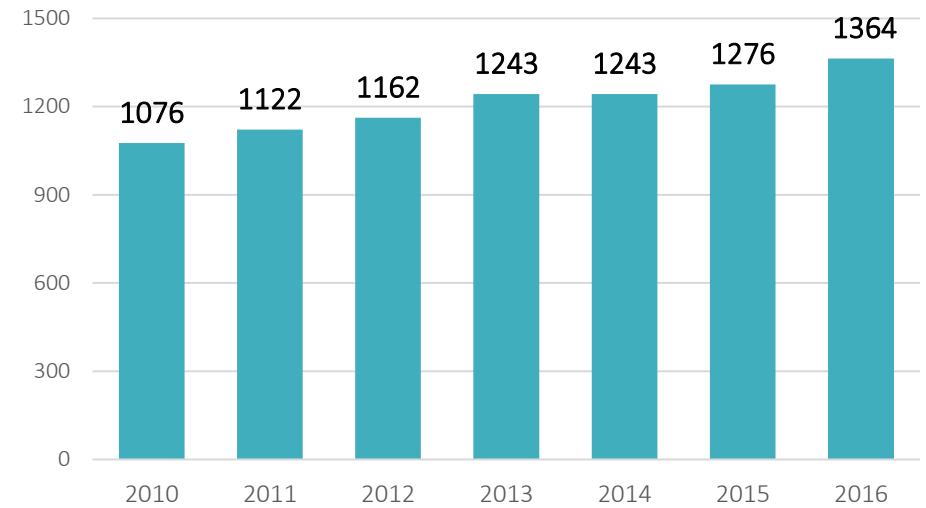

Audience in fixed cinemas by voivodship (mln)

The biggest audience was observed in the cinemas in the voivodships: **mazowieckie** (10.2 mln), **ślaskie** (6.6 mln), **wielkopolskie** (5.0 mln) and **dolnoslaskie** (4.9 mln).

Fixed cinemas

As of 31 XII

Screens in fixed cinemas

As of 31 XII

Screenings (mln)

Audience (mln)

URBAN AREAS

470
fixed cinemas

51.1 mln
audience

1337
screens

279.2 thous.
seats at cinemas

1961.4 thous.
screenings

14
fixed cinemas

0.7 mln
audience

27
screens

4.2 thous.
seats at cinemas

27.0 thous.
screenings

RURAL AREAS

Structure of fixed cinemas by number of screens

As of 31 XII

■ 1-2 sale ■ minipleksy ■ multipleksy

In 2016 one multiplex had on average **2174** seats at the cinema and displayed **17.9 thous.** screenings.