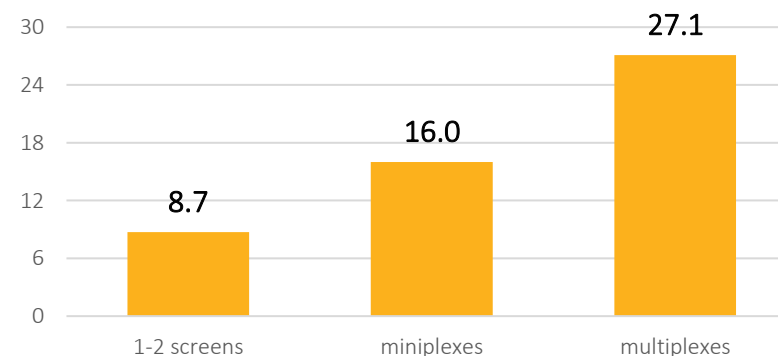

27.0 thous.
screenings

RURAL AREAS

Structure of fixed cinemas by number of screens

As of 31 XII

■ 1-2 sale ■ minipleksy ■ multipleksy

In 2016 one multiplex had on average **2174** seats at the cinema and displayed **17.9 thous.** screenings.

In 2016 the multiplexes displayed **52.1%** of all screenings and gathered **52.3%** of the total audience.

Number of seats in fixed cinemas (thous.)

As of 31 XII

Screenings (in thous.)

Audience (mln)

Films by origin