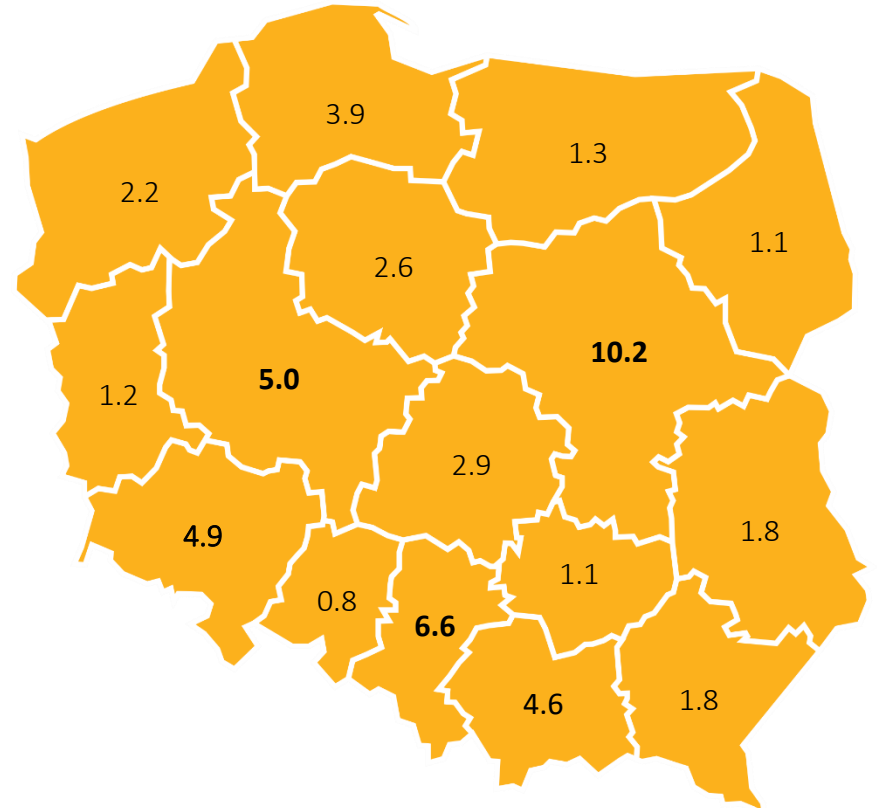

ACTIVITY OF CINEMAS in 2016

Fixed cinemas by voivodship

Most of the fixed cinemas were active in the voivodships: **mazowieckie** (76), **ślaskie** (49), **malopolskie** (45) and **wielkopolskie** (44).

Audience in fixed cinemas by voivodship (mln)

The biggest audience was observed in the cinemas in the voivodships: **mazowieckie** (10.2 mln), **ślaskie** (6.6 mln), **wielkopolskie** (5.0 mln) and **dolnoslaskie** (4.9 mln).