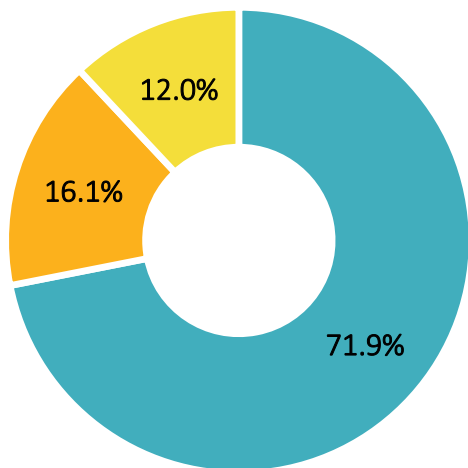

51.1 mln
audience

1337
screens

279.2 thous.
seats at cinemas

1961.4 thous.
screenings

14
fixed cinemas

0.7 mln
audience

27
screens

4.2 thous.
seats at cinemas

27.0 thous.
screenings

RURAL AREAS

Structure of fixed cinemas by number of screens

As of 31 XII

■ 1-2 sale ■ minipleksy ■ multipleksy

In 2016 one multiplex had on average **2174** seats at the cinema and displayed **17.9 thous.** screenings.

In 2016 the multiplexes displayed **52.1%** of all screenings and gathered **52.3%** of the total audience.

Number of seats in fixed cinemas (thous.)

As of 31 XII

Screenings (in thous.)

Audience (mln)

Films by origin