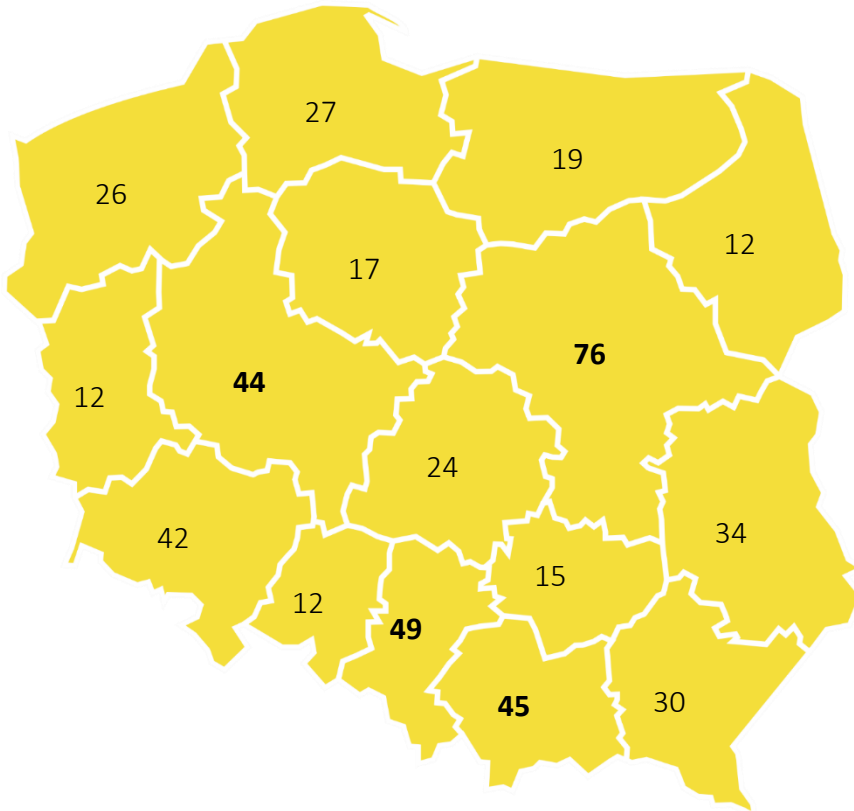

ACTIVITY OF CINEMAS in 2016

Fixed cinemas by voivodship

Most of the fixed cinemas were active in the voivodships: **mazowieckie** (76), **ślaskie** (49), **malopolskie** (45) and **wielkopolskie** (44).

Audience in fixed cinemas by voivodship (mln)

The biggest audience was observed in the cinemas in the voivodships: **mazowieckie** (10.2 mln), **ślaskie** (6.6 mln), **wielkopolskie** (5.0 mln) and **dolnoslaskie** (4.9 mln).