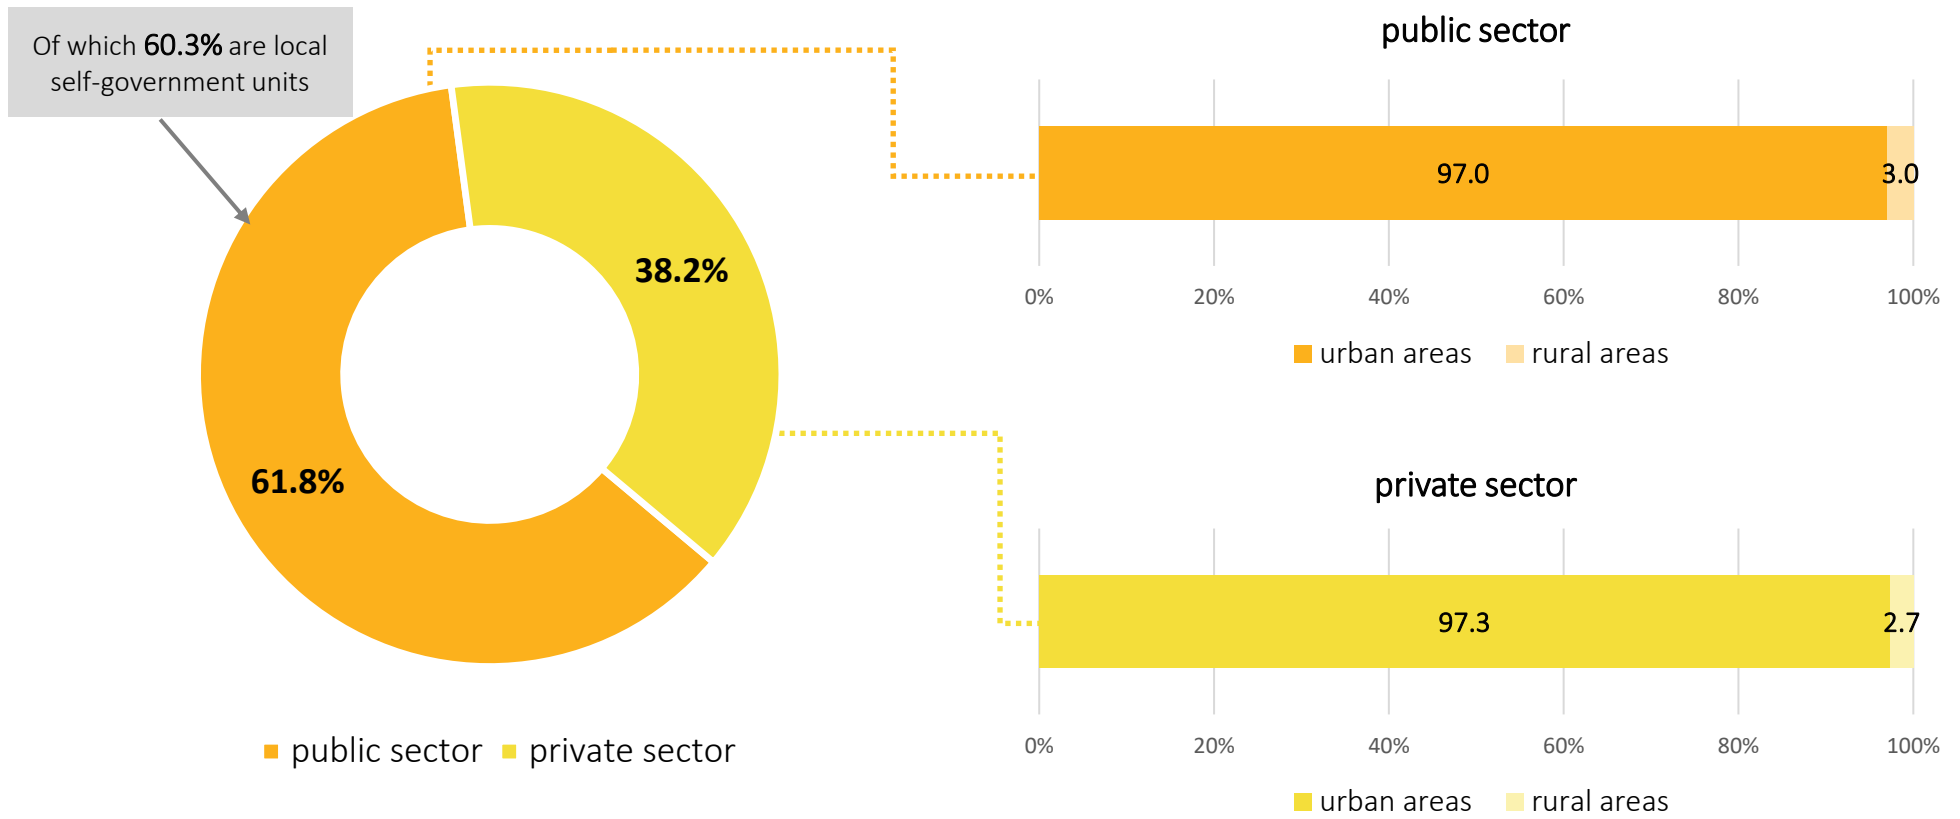

Fixed cinemas by ownership sector

Prepared by:
Statistical Office in Krakow
Centre for Cultural Statistics
e-mail: sk@stat.gov.pl
tel. 12 36 10 211

Based on data from the statistical survey conducted by the Central Statistical Office on K-08 form *Report of cinemas*.