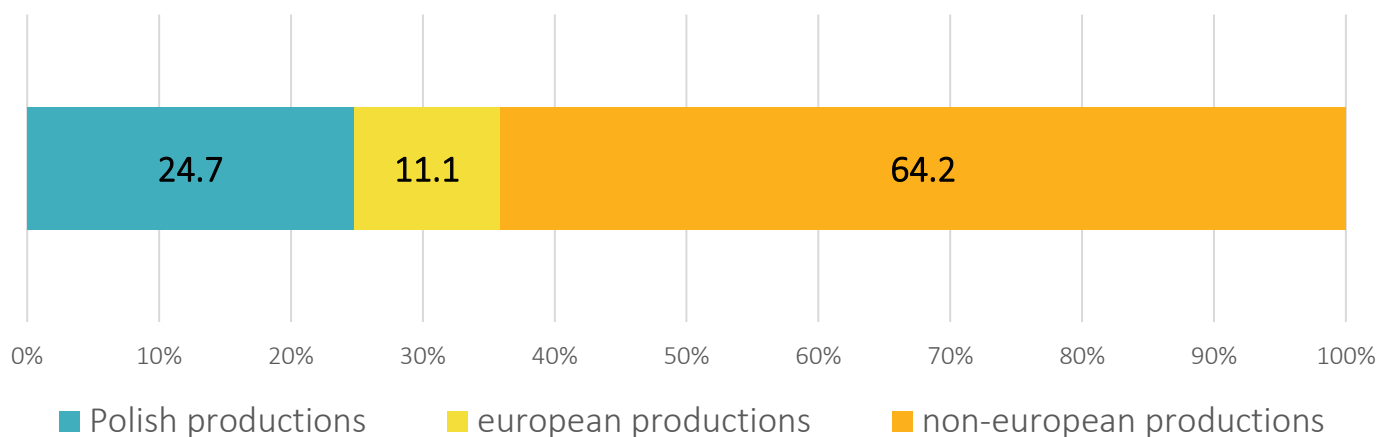

Audience in fixed cinemas according to the producer country of the film